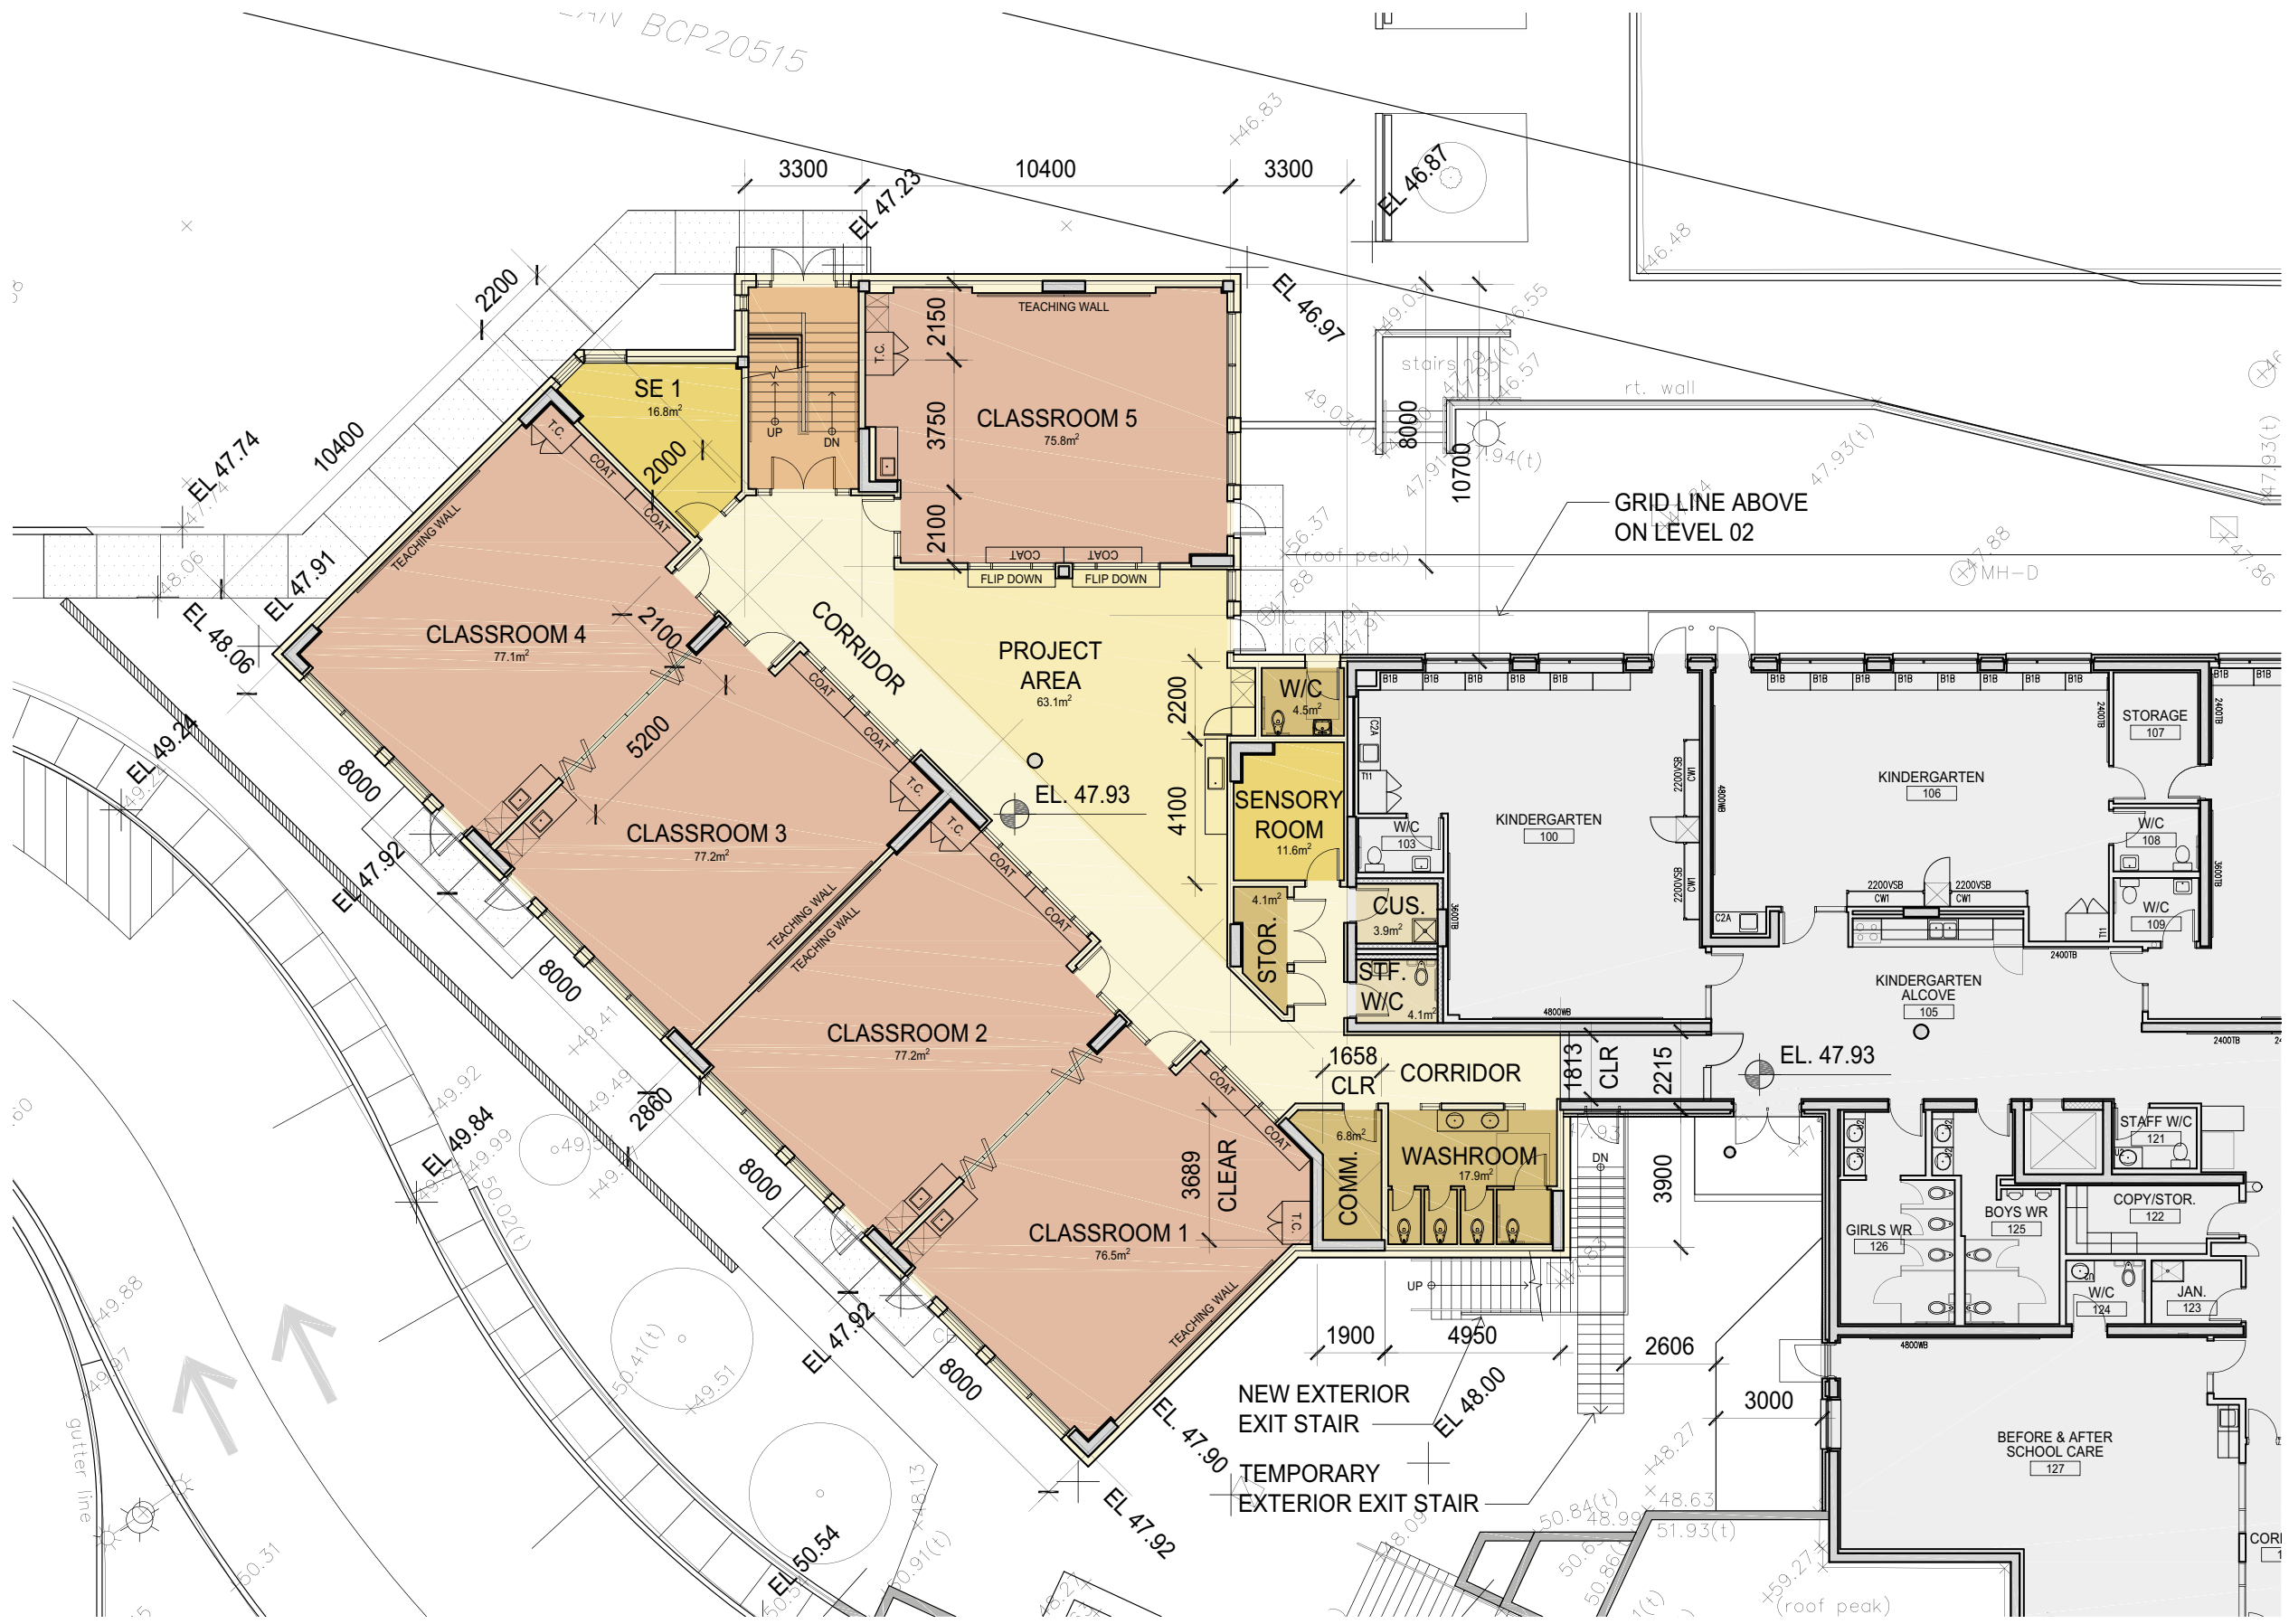

May 13, 2020

LEGEND

- GENERAL INSTRUCTION
- SPECIAL EDUCATION
- SERVICE SPACE
- PROJECT AREA
- DESIGN SPACE
- RENOVATED SPACE
- INTERIOR EXIT STAIR
- EXISTING SCHOOL
- NEW RETAINING WALL

ADDITION AREA:

LEVEL 01: 651 m²
 LEVEL 02: 659 m²
TOTAL: 1310 m²

ALLOWED: 1310 m²

Partial Site Plan
SUNNYSIDE ELEMENTARY ADDITION
 May 13, 2020

LEGEND

- GENERAL INSTRUCTION
- SPECIAL EDUCATION
- SERVICE SPACE
- PROJECT AREA
- DESIGN SPACE
- RENOVATED SPACE
- INTERIOR EXIT STAIR
- EXISTING SCHOOL
- NEW RETAINING WALL

ADDITION AREA:

LEVEL 01: 651 m²
 LEVEL 02: 659 m²
TOTAL: 1310 m²

ALLOWED: 1310 m²

Level 1 Floor Plan

Level 1 Floor Plan

SUNNYSIDE ELEMENTARY ADDITION

May 13, 2020

LEGEND