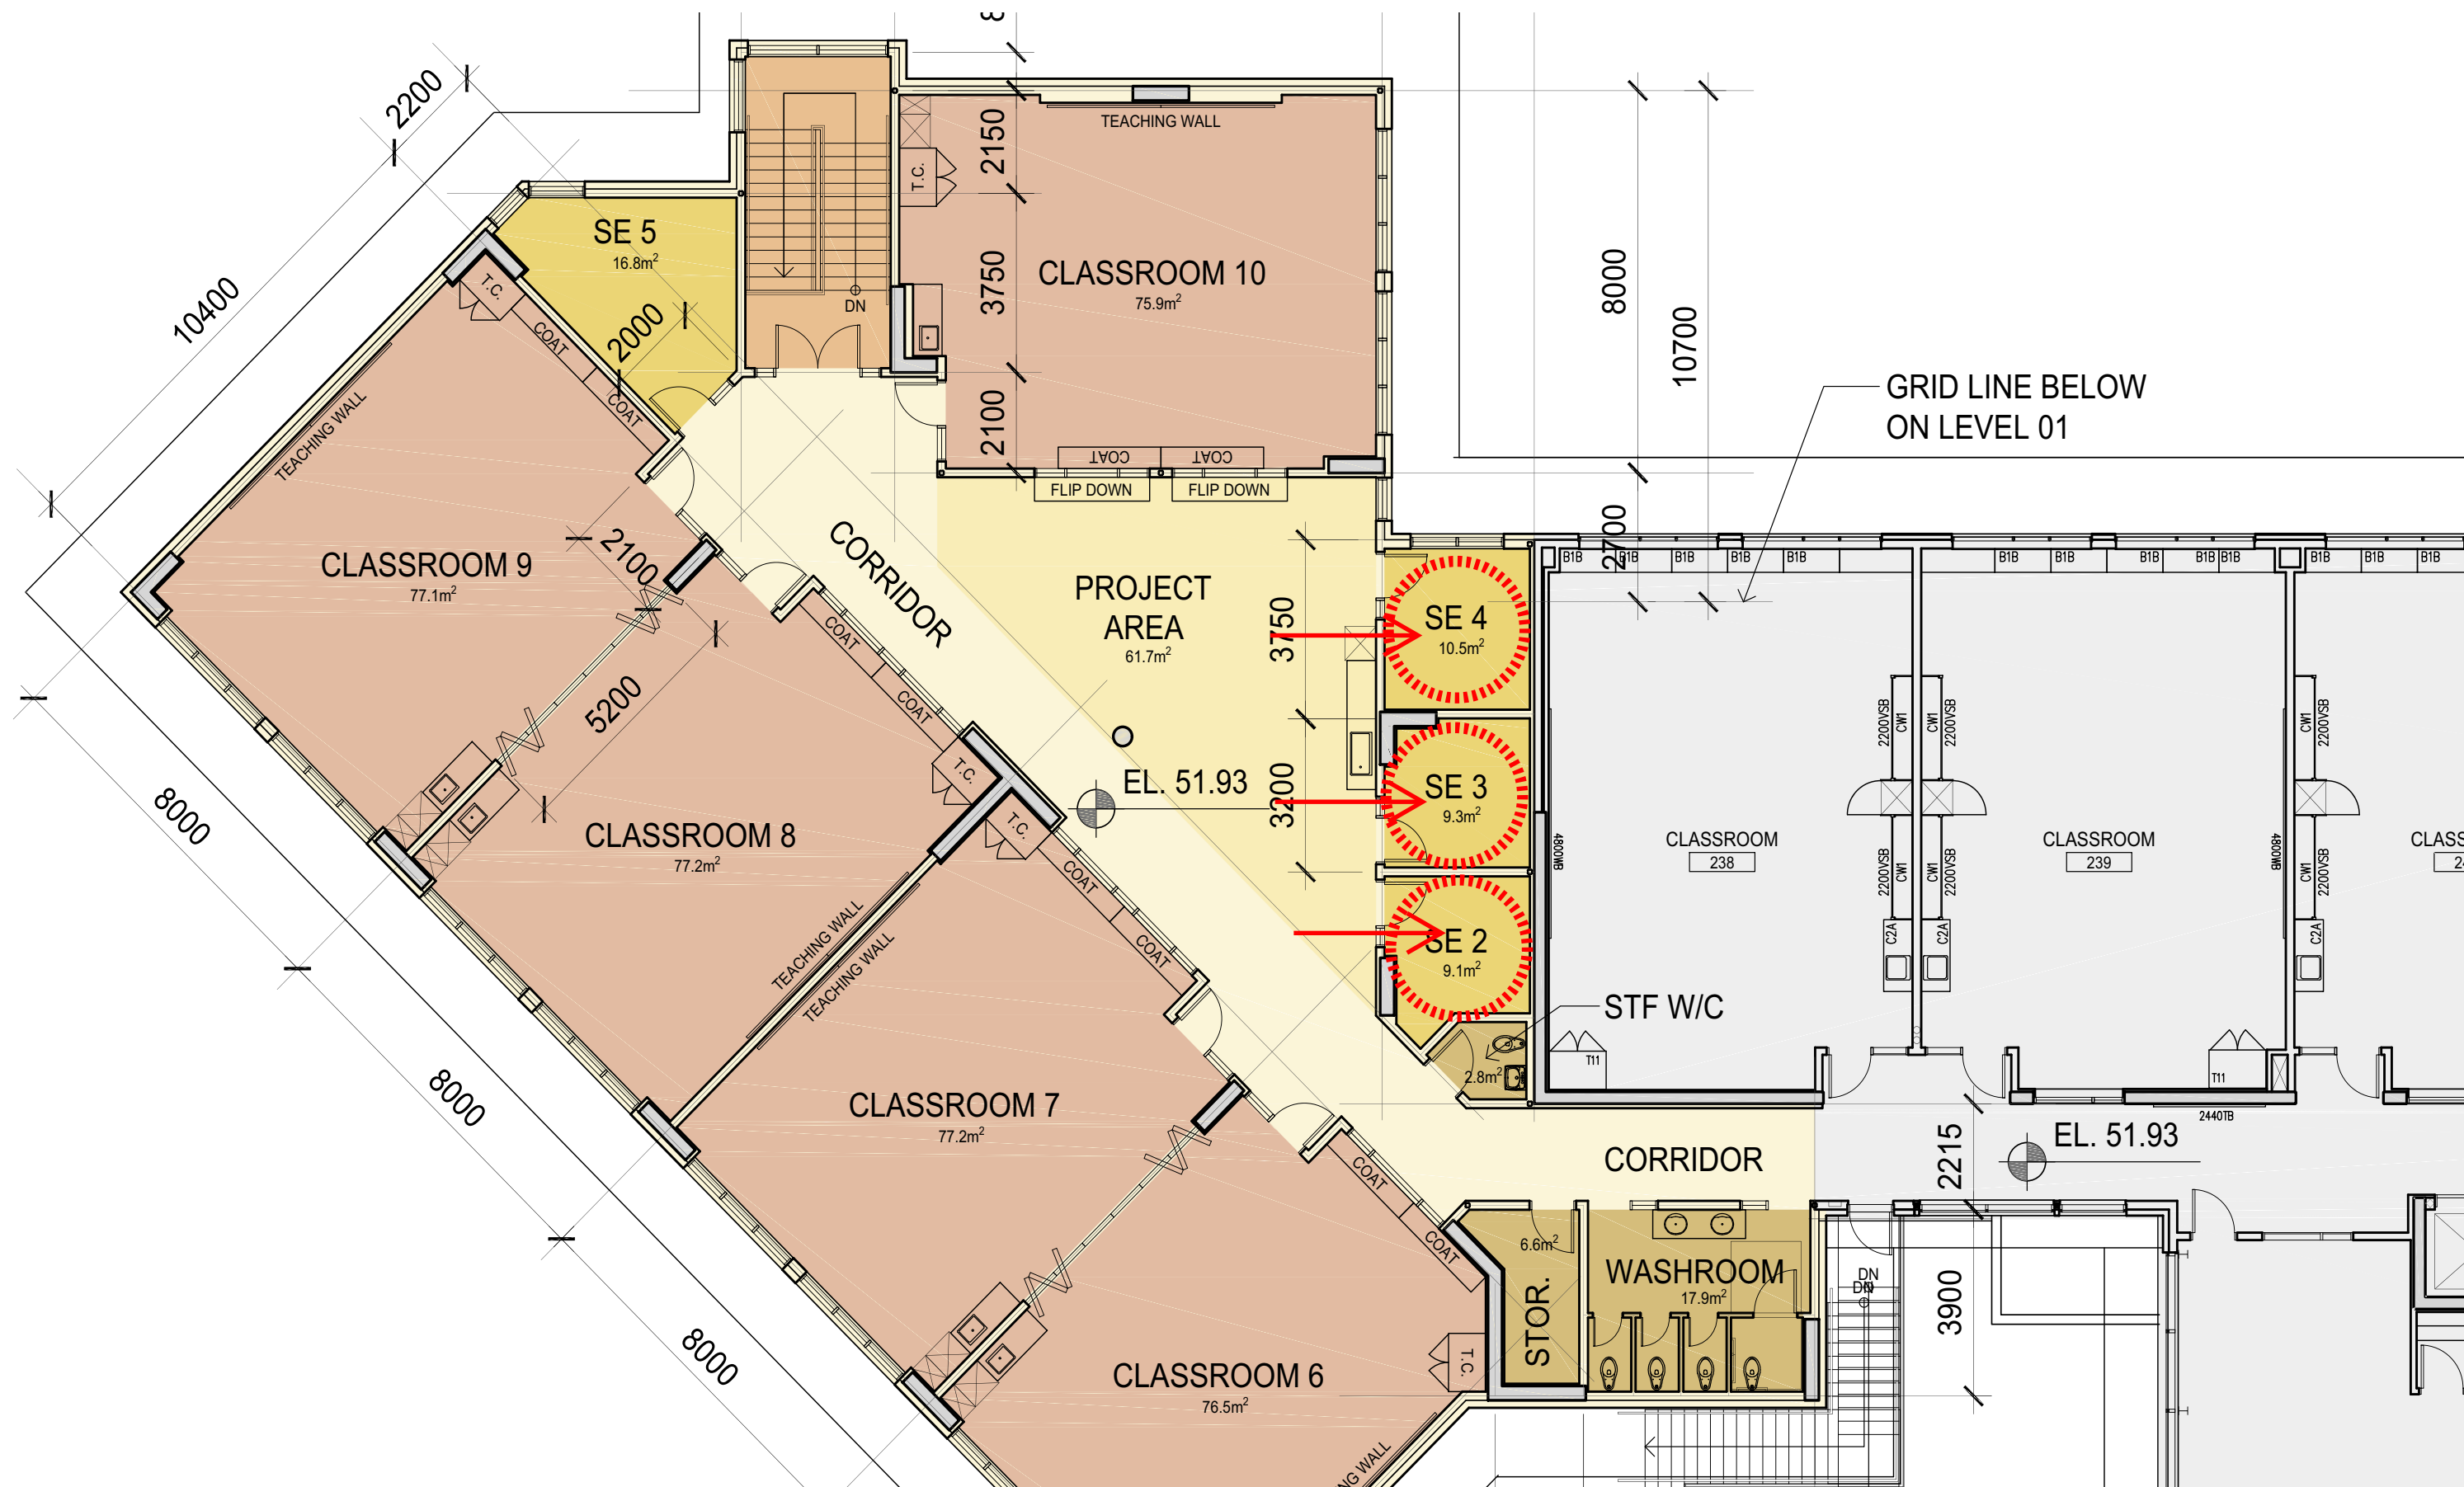

ALLOWED: 1310 m²

Partial Site Plan
SUNNYSIDE ELEMENTARY ADDITION
 May 13, 2020

LEGEND

- GENERAL INSTRUCTION
- SPECIAL EDUCATION
- SERVICE SPACE
- PROJECT AREA
- DESIGN SPACE
- RENOVATED SPACE
- INTERIOR EXIT STAIR
- EXISTING SCHOOL
- NEW RETAINING WALL

- GENERAL INSTRUCTION
- SPECIAL EDUCATION
- SERVICE SPACE
- PROJECT AREA
- DESIGN SPACE
- RENOVATED SPACE
- INTERIOR EXIT STAIR
- EXISTING SCHOOL
- NEW RETAINING WALL

ADDITION AREA:

LEVEL 01: 651 m²
 LEVEL 02: 659 m²
TOTAL: 1310 m²

ALLOWED: 1310 m²

Level 2 Floor Plan

GRID LINE BELOW ON LEVEL 01

Level 2 Floor Plan

SUNNYSIDE ELEMENTARY ADDITION

May 13, 2020

Level 2 Floor Plan

SUNNYSIDE ELEMENTARY ADDITION

May 13, 2020

1 SOUTH ELEVATION
- 1:200

2 SOUTH-WEST ELEVATION
- 1:200

3 NORTH-WEST ELEVATION
- 1:200

4 PARTIAL WEST ELEVATION
- 1:200

5 EAST ELEVATION

6 NORTH ELEVATION

Elevations