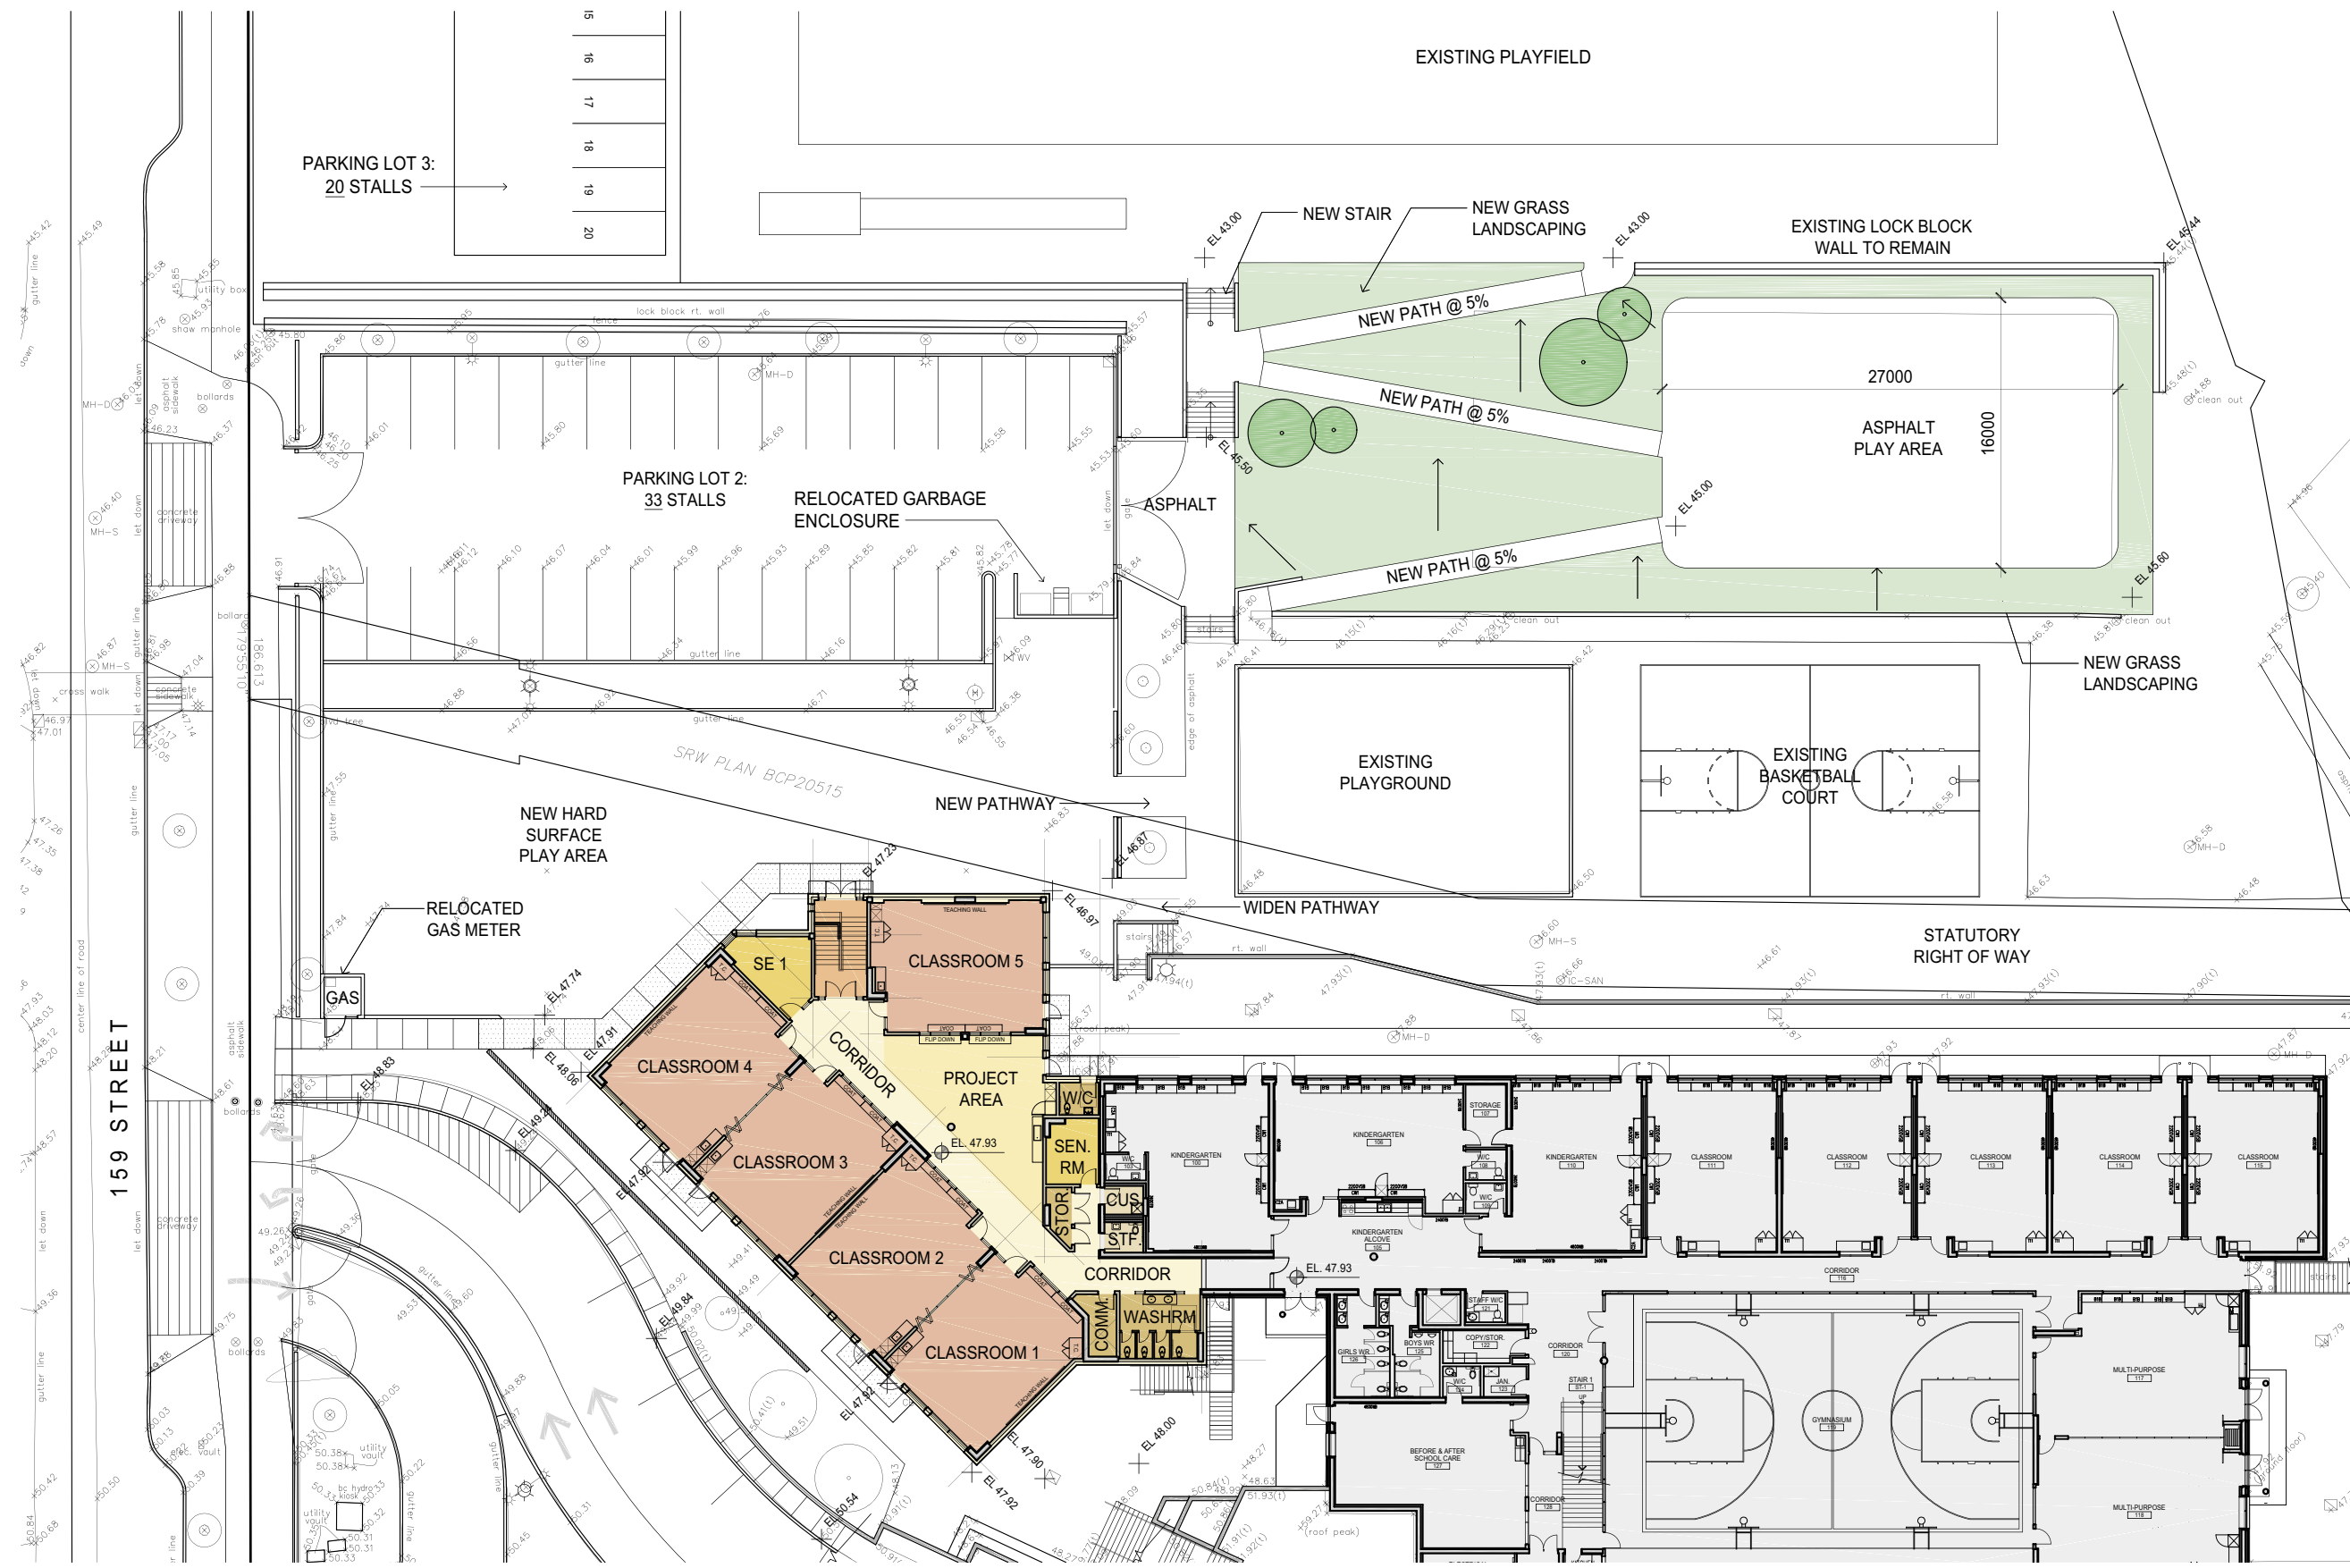

May 13, 2020

LEGEND

- GENERAL INSTRUCTION
- SPECIAL EDUCATION
- SERVICE SPACE
- PROJECT AREA
- DESIGN SPACE
- RENOVATED SPACE
- INTERIOR EXIT STAIR
- EXISTING SCHOOL
- NEW RETAINING WALL

ADDITION AREA:

LEVEL 01: 651 m²
 LEVEL 02: 659 m²
TOTAL: 1310 m²

ALLOWED: 1310 m²

Partial Site Plan
SUNNYSIDE ELEMENTARY ADDITION
 May 13, 2020

LEGEND

- GENERAL INSTRUCTION
- SPECIAL EDUCATION
- SERVICE SPACE
- PROJECT AREA
- DESIGN SPACE
- RENOVATED SPACE
- INTERIOR EXIT STAIR
- EXISTING SCHOOL
- NEW RETAINING WALL

ADDITION AREA:

LEVEL 01: 651 m²
 LEVEL 02: 659 m²
TOTAL: 1310 m²

ALLOWED: 1310 m²

Level 1 Floor Plan

Level 1 Floor Plan

SUNNYSIDE ELEMENTARY ADDITION

May 13, 2020

LEGEND

- GENERAL INSTRUCTION
- SPECIAL EDUCATION
- SERVICE SPACE
- PROJECT AREA
- DESIGN SPACE
- RENOVATED SPACE
- INTERIOR EXIT STAIR
- EXISTING SCHOOL
- NEW RETAINING WALL

ADDITION AREA:

LEVEL 01: 651 m²
 LEVEL 02: 659 m²
TOTAL: 1310 m²