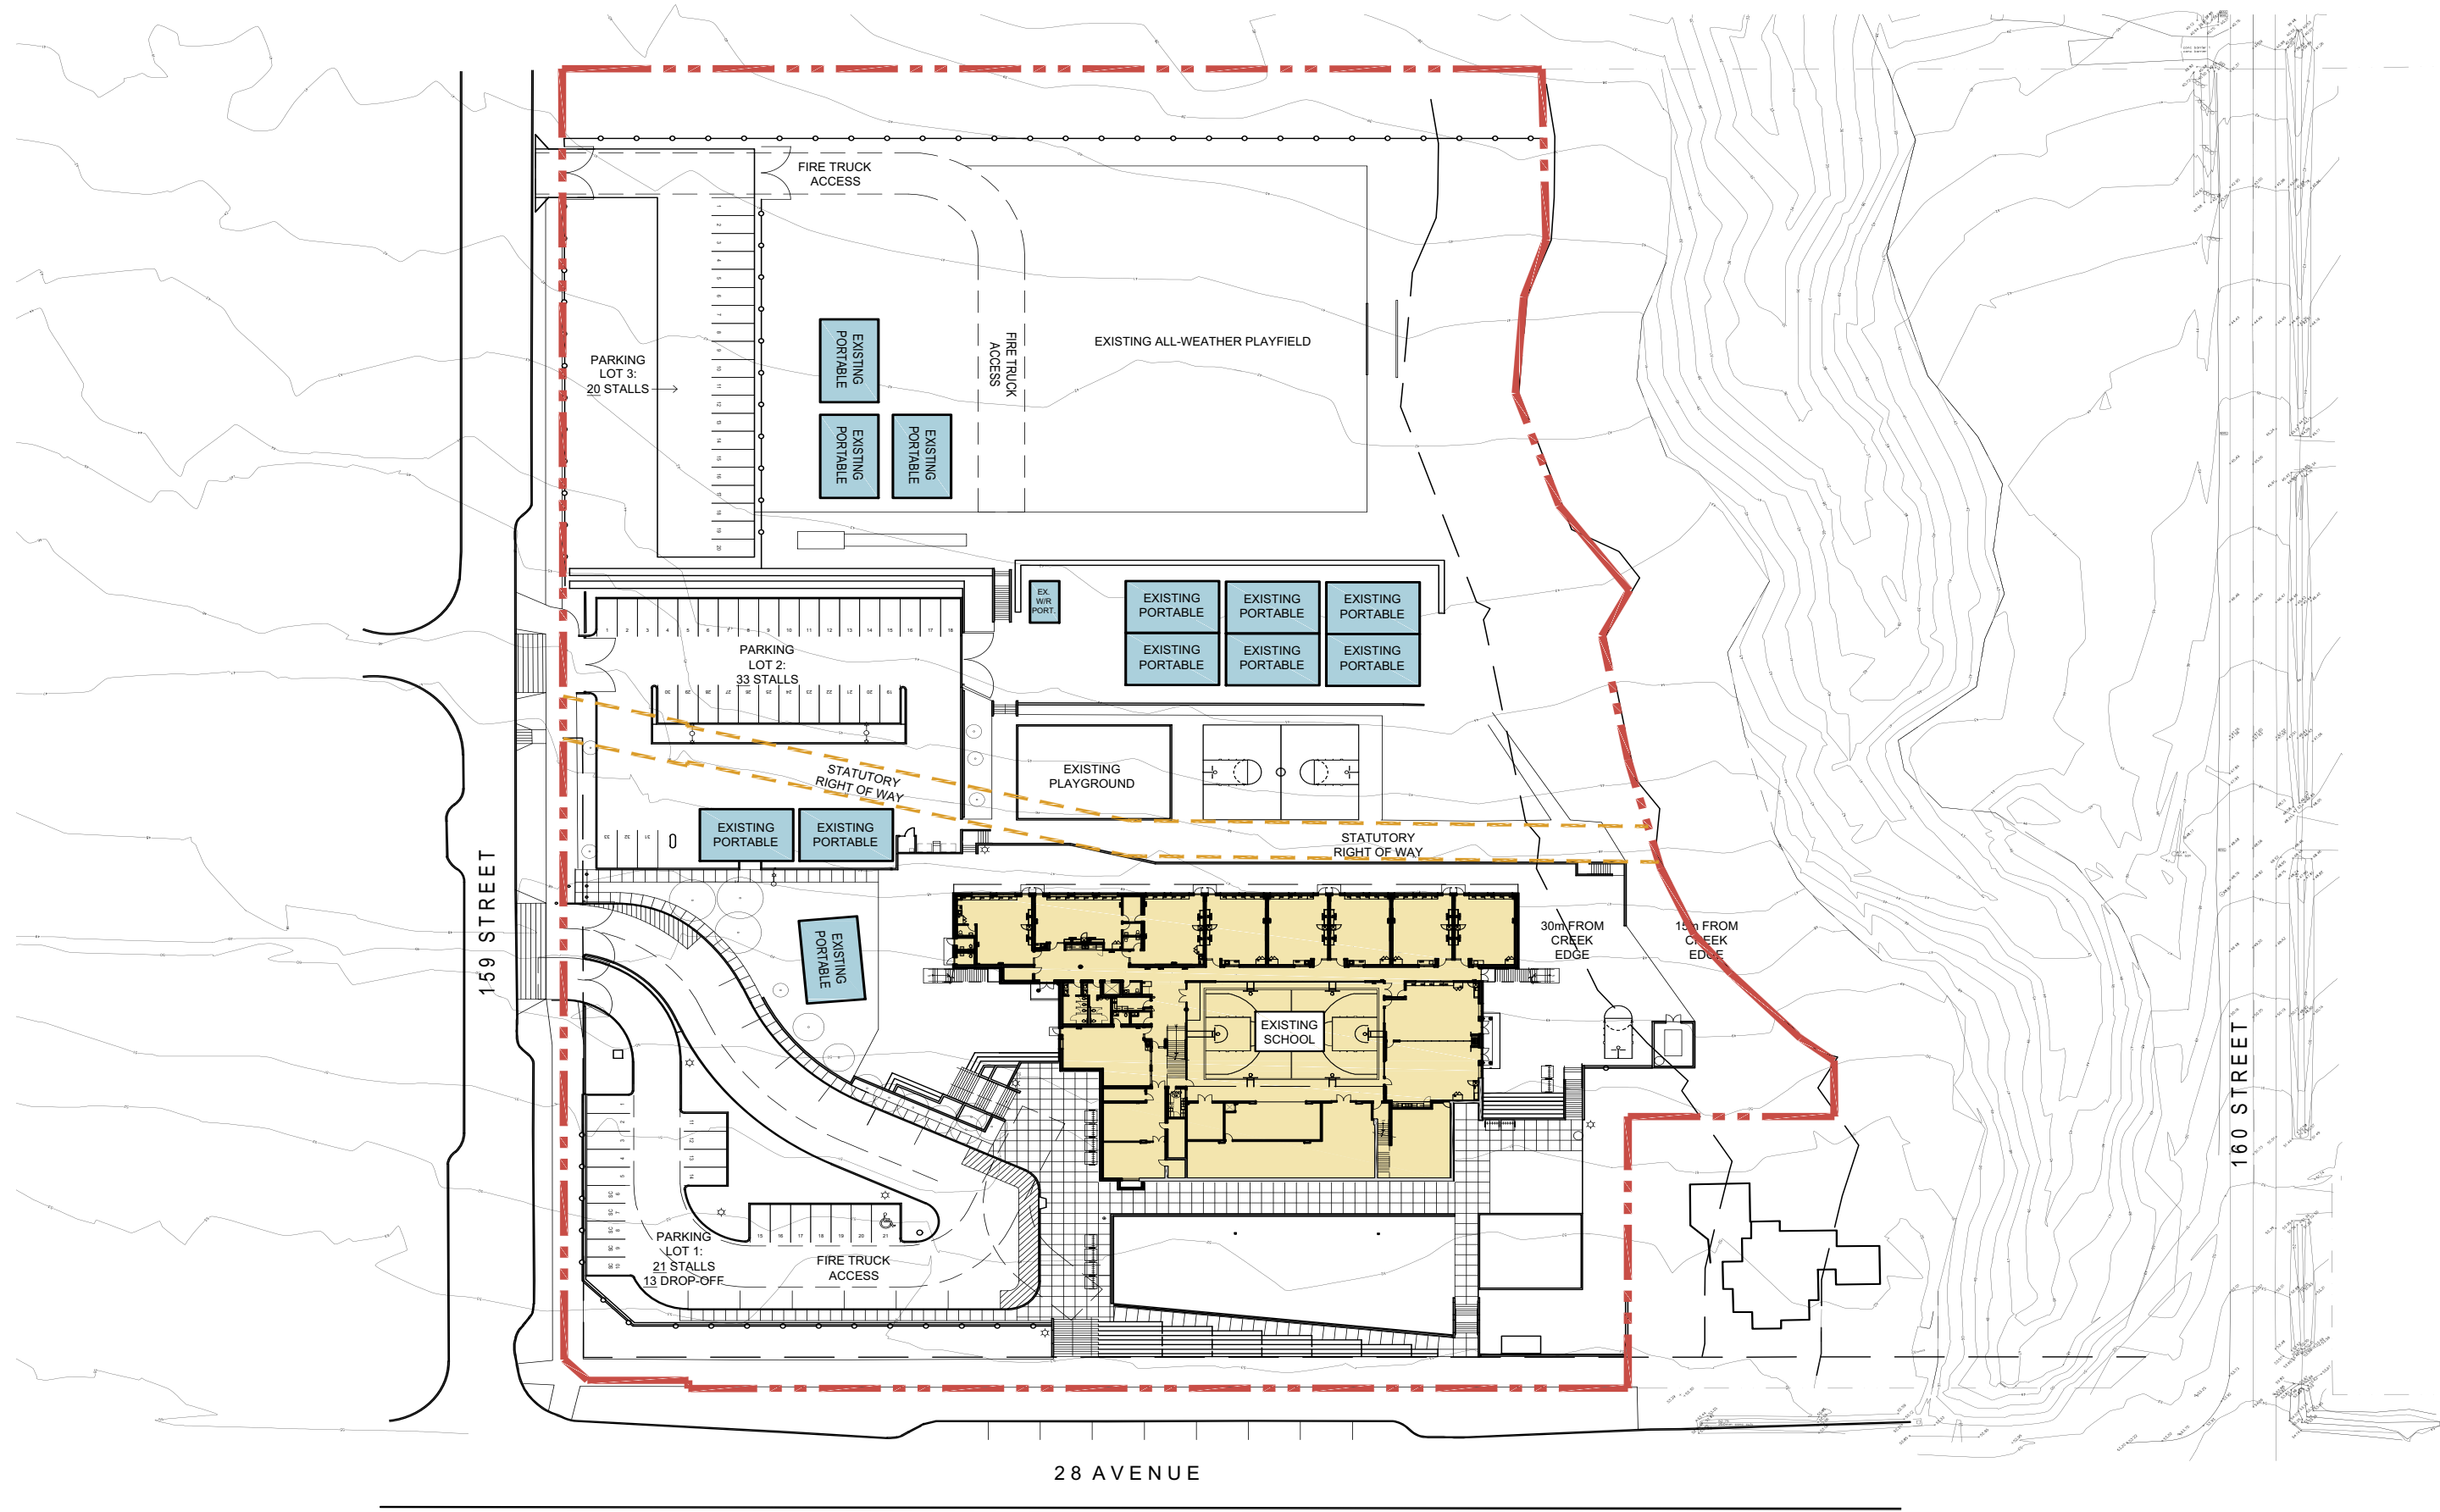

Site Plan

SUNNYSIDE ELEMENTARY ADDITION

May 13, 2020