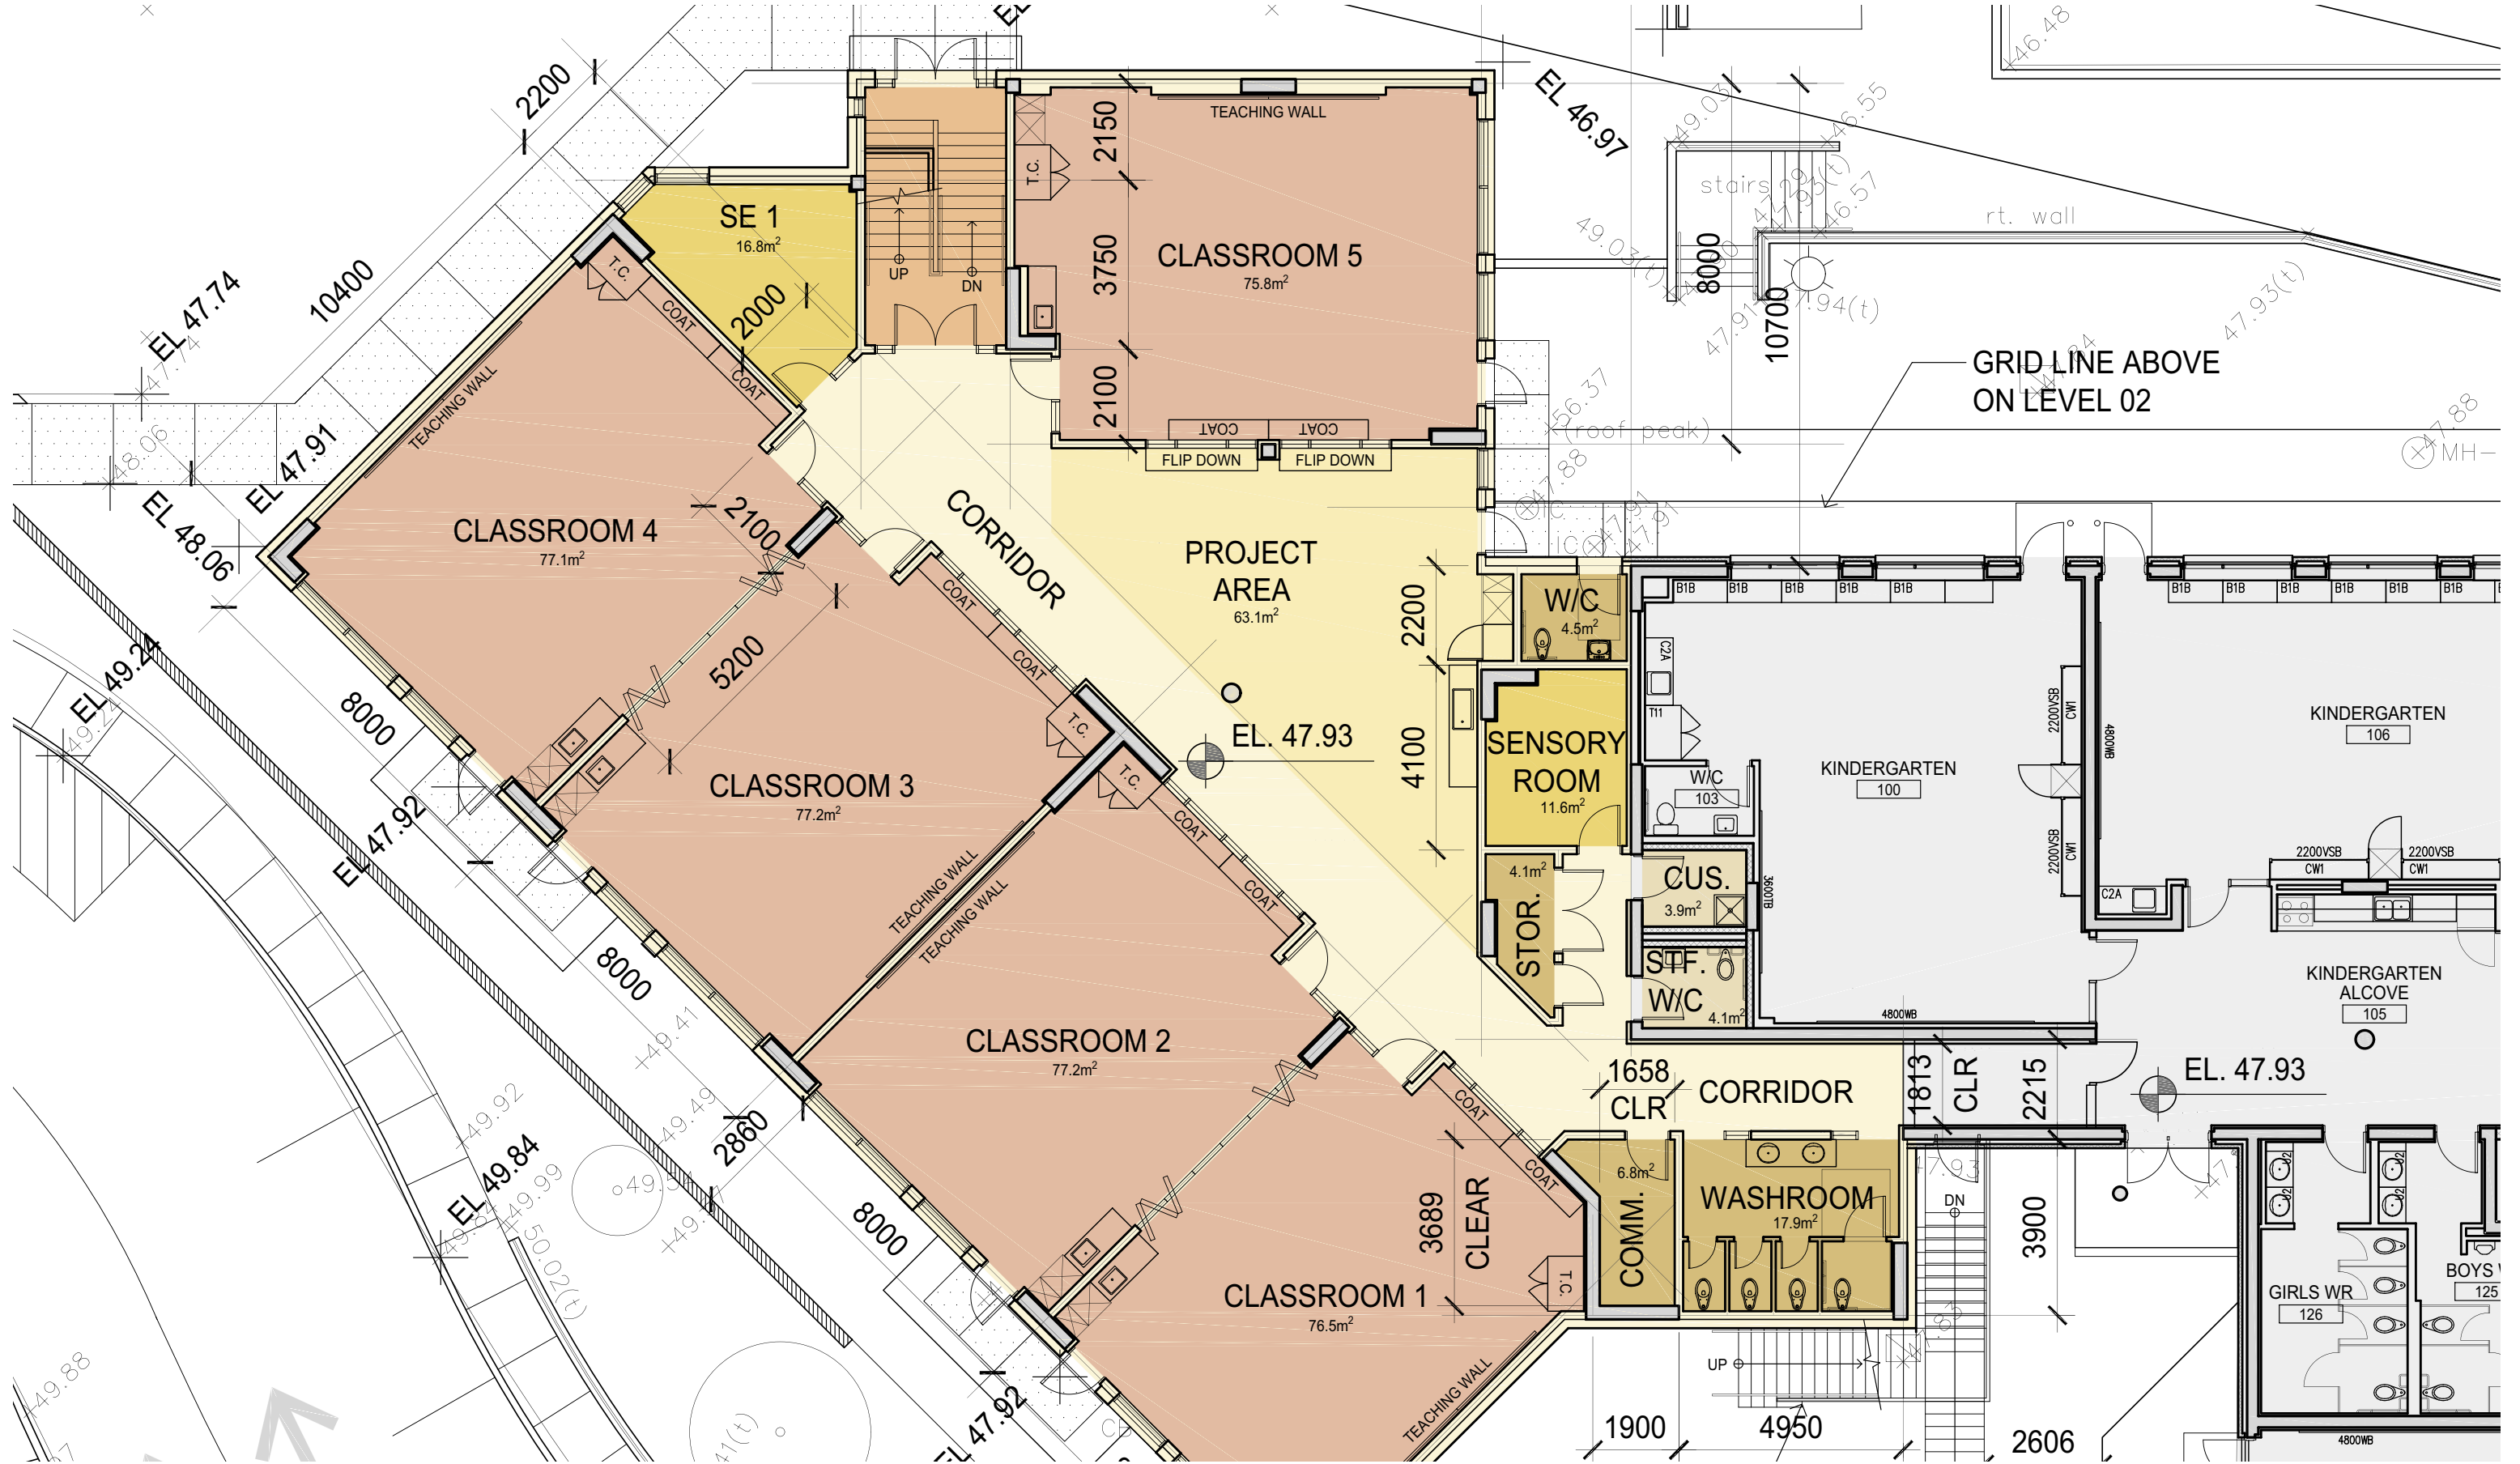

May 13, 2020

LEGEND

- GENERAL INSTRUCTION
- SPECIAL EDUCATION
- SERVICE SPACE
- PROJECT AREA
- DESIGN SPACE
- RENOVATED SPACE
- INTERIOR EXIT STAIR
- EXISTING SCHOOL
- NEW RETAINING WALL

ADDITION AREA:

LEVEL 01: 651 m²
 LEVEL 02: 659 m²
TOTAL: 1310 m²

ALLOWED: 1310 m²

Partial Site Plan
SUNNYSIDE ELEMENTARY ADDITION
 May 13, 2020

LEGEND

- GENERAL INSTRUCTION
- SPECIAL EDUCATION
- SERVICE SPACE
- PROJECT AREA
- DESIGN SPACE
- RENOVATED SPACE
- INTERIOR EXIT STAIR
- EXISTING SCHOOL
- NEW RETAINING WALL

ADDITION AREA:

LEVEL 01: 651 m²
 LEVEL 02: 659 m²
TOTAL: 1310 m²

ALLOWED: 1310 m²

Level 1 Floor Plan

Level 1 Floor Plan

SUNNYSIDE ELEMENTARY ADDITION

May 13, 2020

LEGEND

- GENERAL INSTRUCTION
- SPECIAL EDUCATION
- SERVICE SPACE
- PROJECT AREA
- DESIGN SPACE
- RENOVATED SPACE
- INTERIOR EXIT STAIR
- EXISTING SCHOOL
- NEW RETAINING WALL

ADDITION AREA:

LEVEL 01: 651 m²
 LEVEL 02: 659 m²
TOTAL: 1310 m²