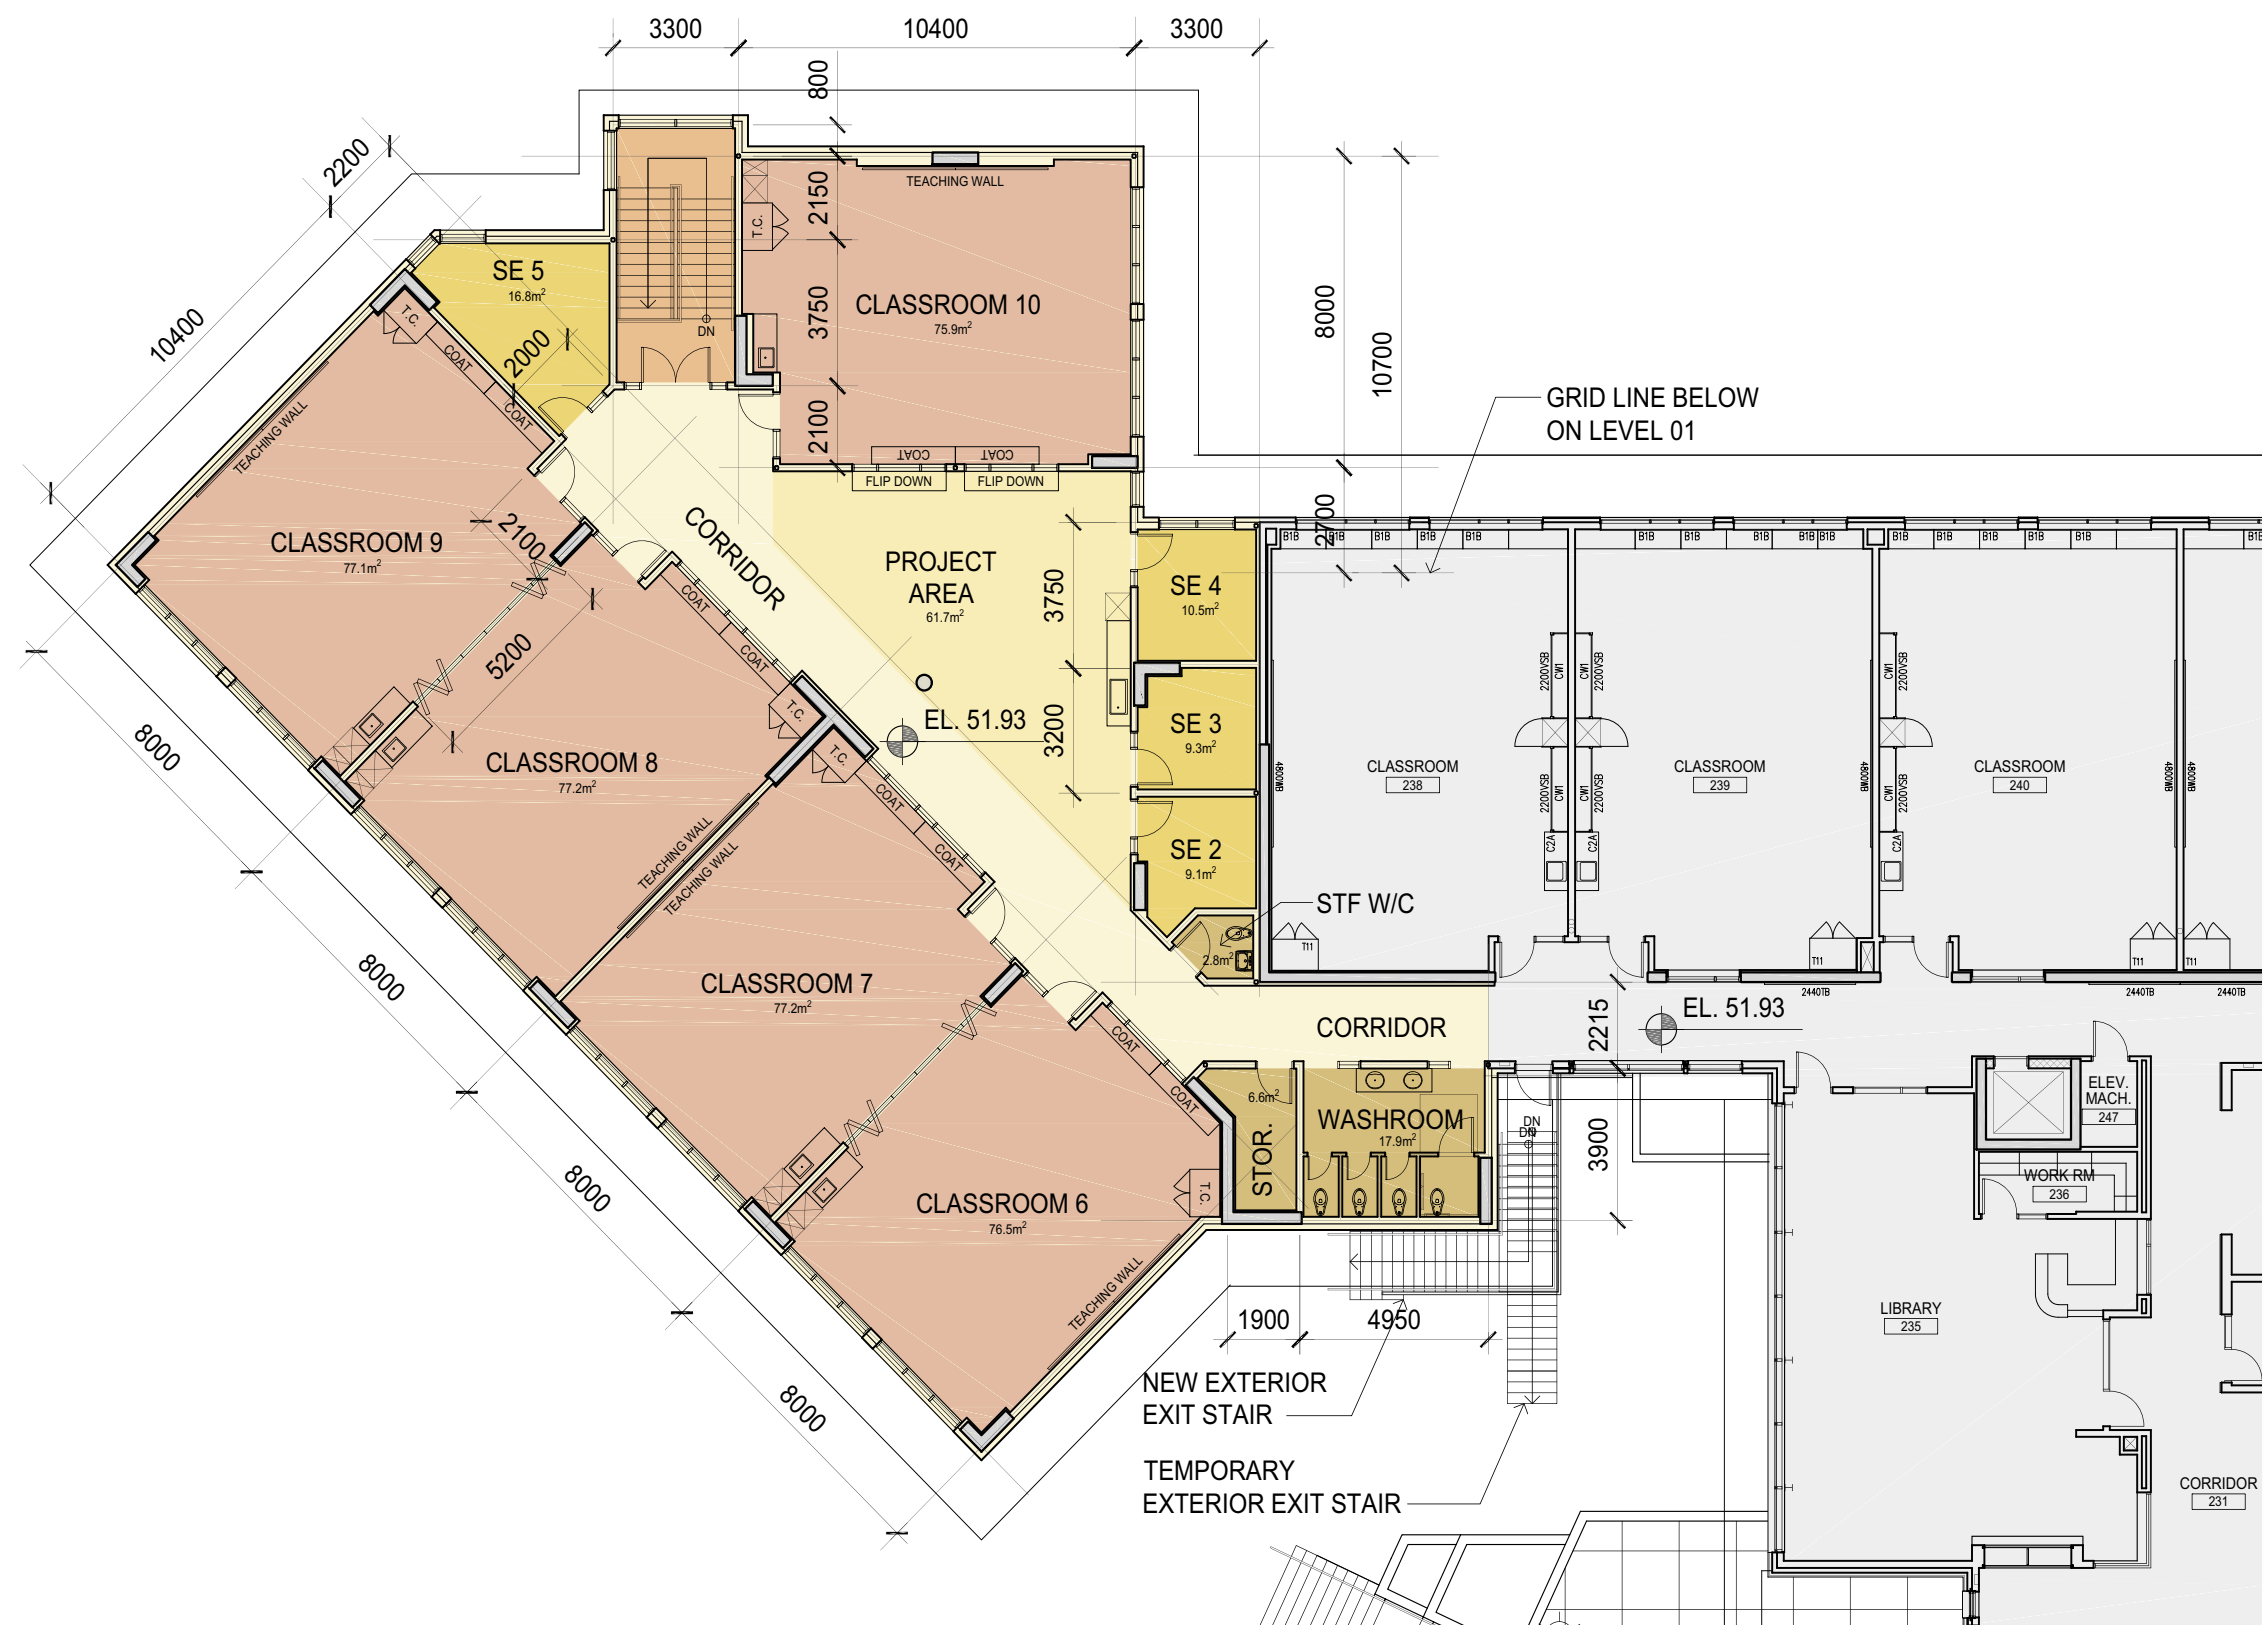

May 13, 2020

LEGEND

- GENERAL INSTRUCTION
- SPECIAL EDUCATION
- SERVICE SPACE
- PROJECT AREA
- DESIGN SPACE
- RENOVATED SPACE
- INTERIOR EXIT STAIR
- EXISTING SCHOOL
- NEW RETAINING WALL

ADDITION AREA:

LEVEL 01: 651 m²
 LEVEL 02: 659 m²
TOTAL: 1310 m²

ALLOWED: 1310 m²

Partial Site Plan
SUNNYSIDE ELEMENTARY ADDITION
 May 13, 2020

LEGEND

- GENERAL INSTRUCTION
- SPECIAL EDUCATION
- SERVICE SPACE
- PROJECT AREA
- DESIGN SPACE
- RENOVATED SPACE
- INTERIOR EXIT STAIR
- EXISTING SCHOOL
- NEW RETAINING WALL

ADDITION AREA:

LEVEL 01: 651 m²
 LEVEL 02: 659 m²
TOTAL: 1310 m²

ALLOWED: 1310 m²

Level 1 Floor Plan

Level 1 Floor Plan

SUNNYSIDE ELEMENTARY ADDITION

May 13, 2020

LEGEND

- GENERAL INSTRUCTION
- SPECIAL EDUCATION
- SERVICE SPACE
- PROJECT AREA
- DESIGN SPACE
- RENOVATED SPACE
- INTERIOR EXIT STAIR
- EXISTING SCHOOL
- NEW RETAINING WALL

ADDITION AREA:

LEVEL 01: 651 m²
 LEVEL 02: 659 m²
TOTAL: 1310 m²