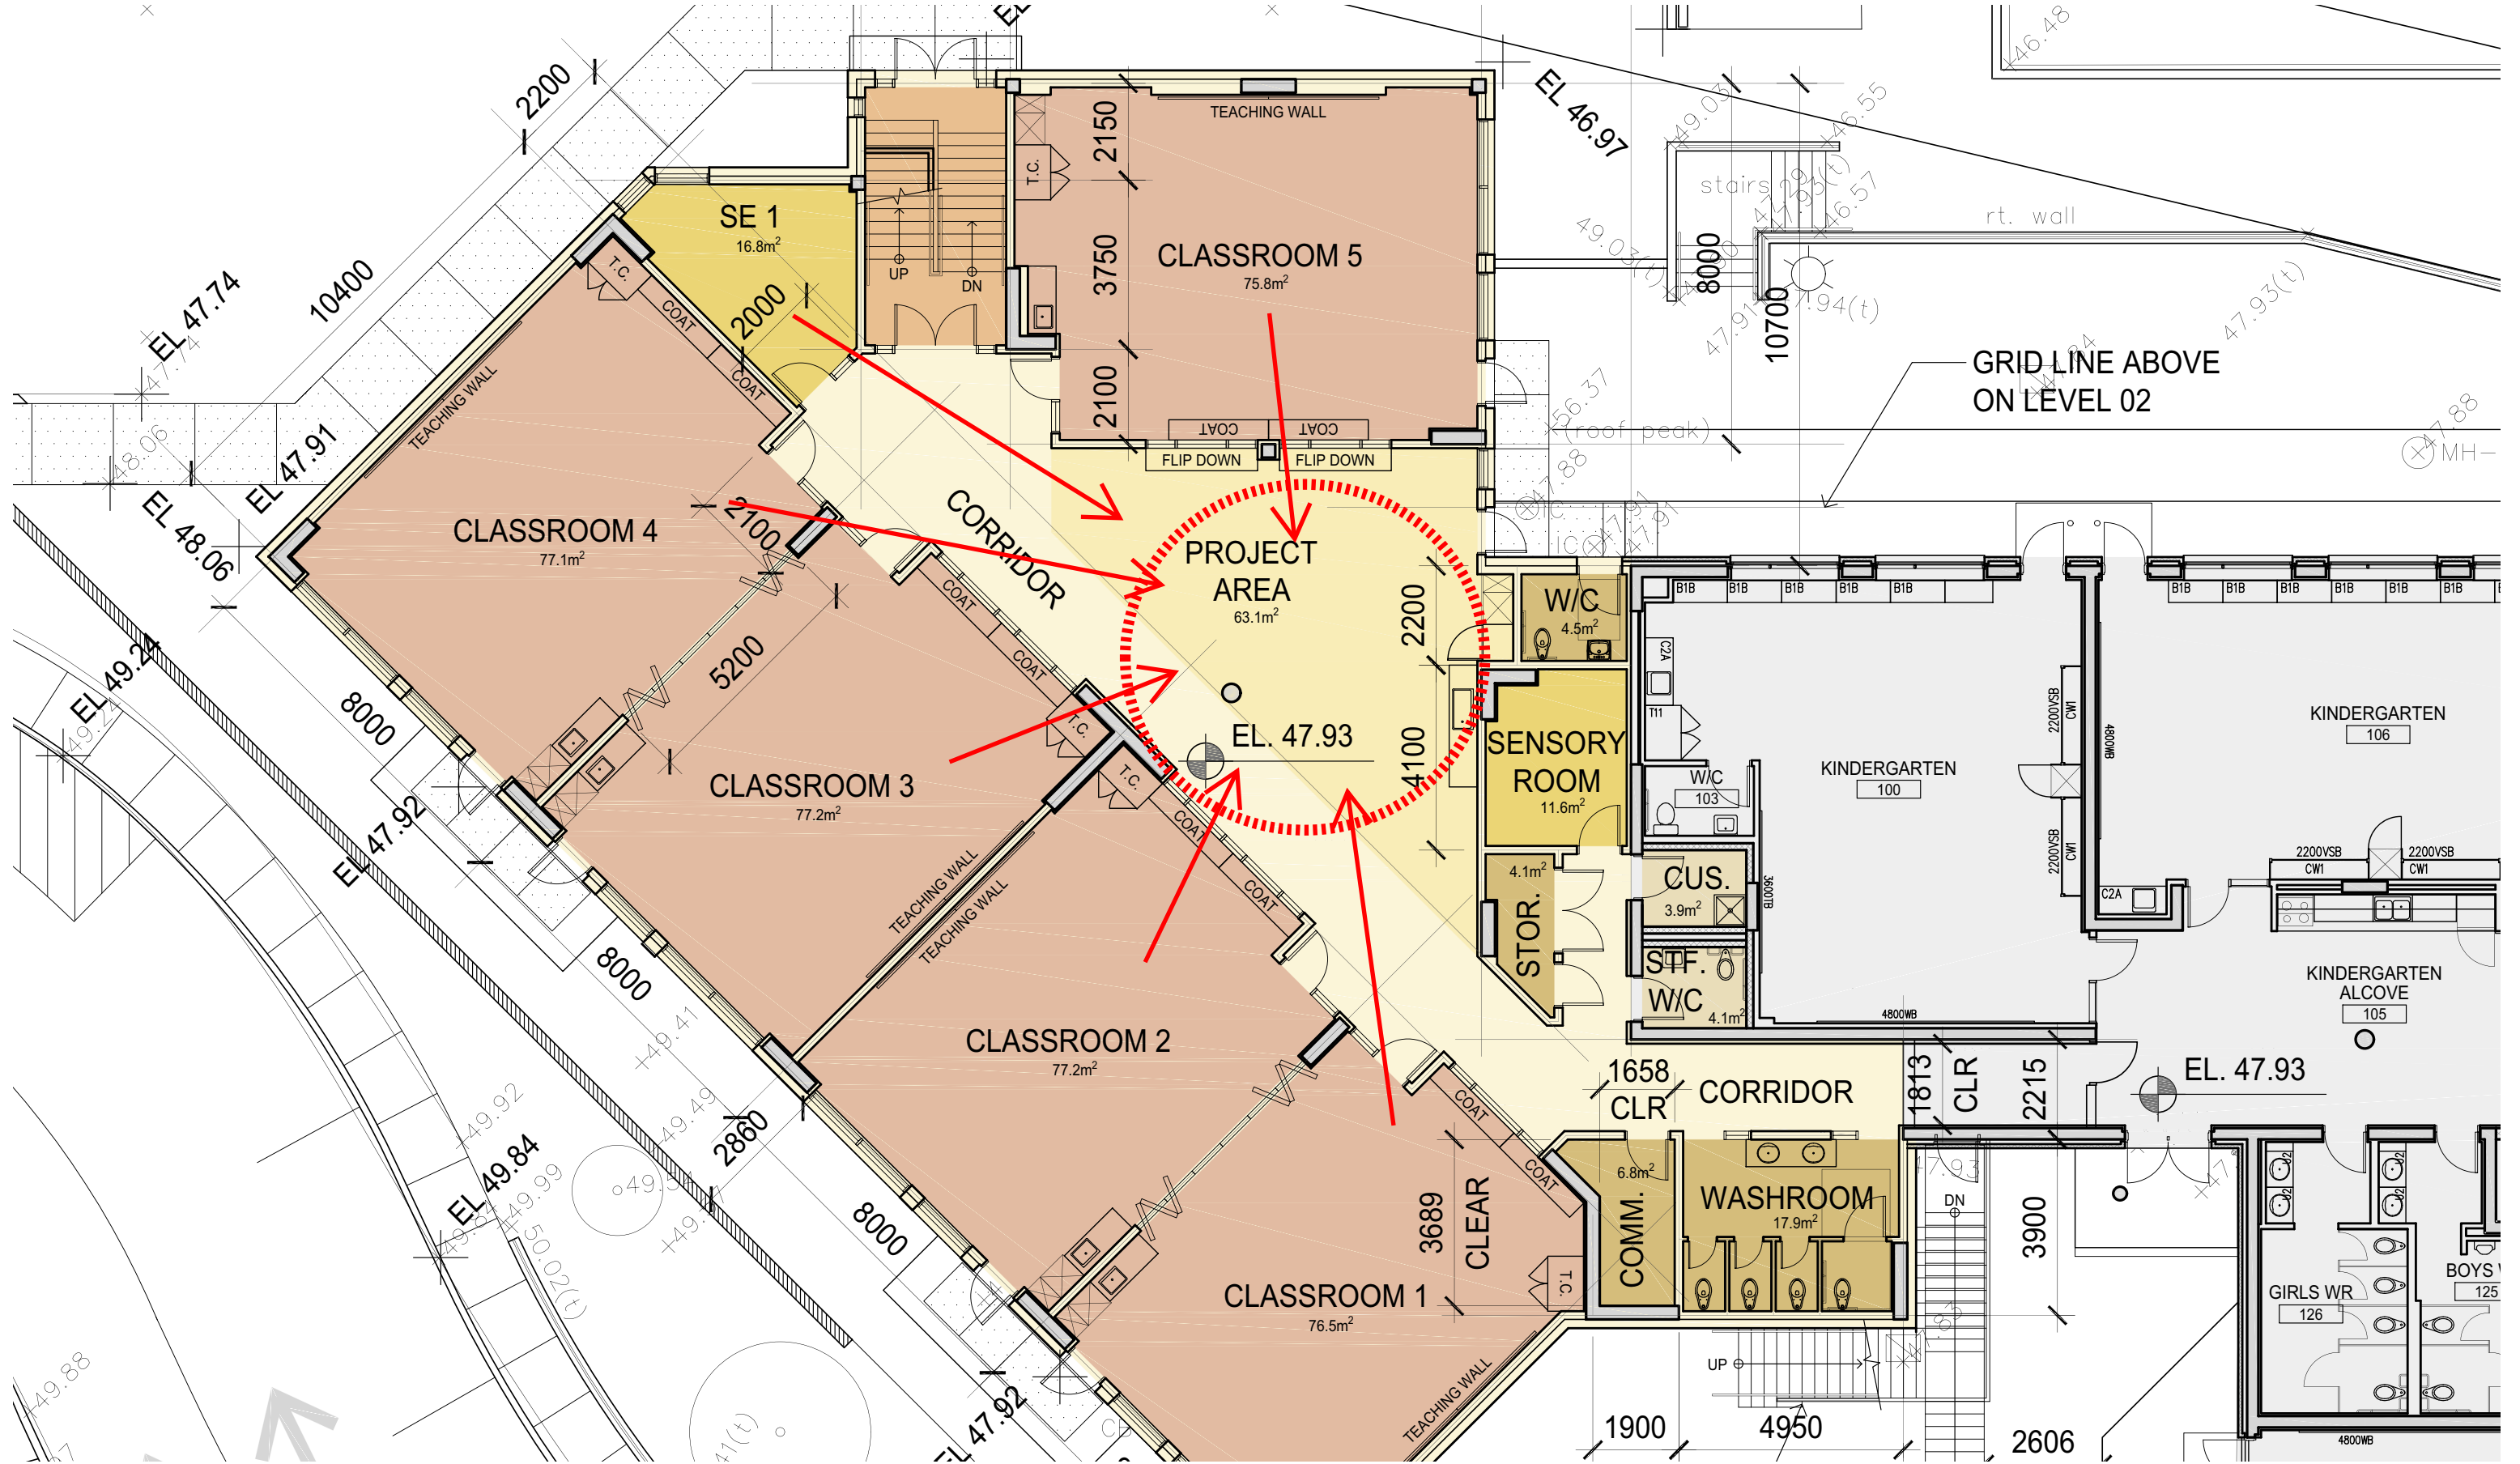

May 13, 2020

LEGEND

- GENERAL INSTRUCTION
- SPECIAL EDUCATION
- SERVICE SPACE
- PROJECT AREA
- DESIGN SPACE
- RENOVATED SPACE
- INTERIOR EXIT STAIR
- EXISTING SCHOOL
- NEW RETAINING WALL

ADDITION AREA:

LEVEL 01: 651 m²
 LEVEL 02: 659 m²
TOTAL: 1310 m²

ALLOWED: 1310 m²

Partial Site Plan
SUNNYSIDE ELEMENTARY ADDITION
 May 13, 2020

LEGEND

- GENERAL INSTRUCTION
- SPECIAL EDUCATION
- SERVICE SPACE
- PROJECT AREA
- DESIGN SPACE
- RENOVATED SPACE
- INTERIOR EXIT STAIR
- EXISTING SCHOOL
- NEW RETAINING WALL

ADDITION AREA:

LEVEL 01: 651 m²
 LEVEL 02: 659 m²
TOTAL: 1310 m²

ALLOWED: 1310 m²

Level 1 Floor Plan

Level 1 Floor Plan

SUNNYSIDE ELEMENTARY ADDITION

May 13, 2020

LEGEND

- GENERAL INSTRUCTION
- SPECIAL EDUCATION
- SERVICE SPACE
- PROJECT AREA
- DESIGN SPACE
- RENOVATED SPACE
- INTERIOR EXIT STAIR
- EXISTING SCHOOL
- NEW RETAINING WALL

ADDITION AREA:

LEVEL 01: 651 m²
 LEVEL 02: 659 m²
TOTAL: 1310 m²