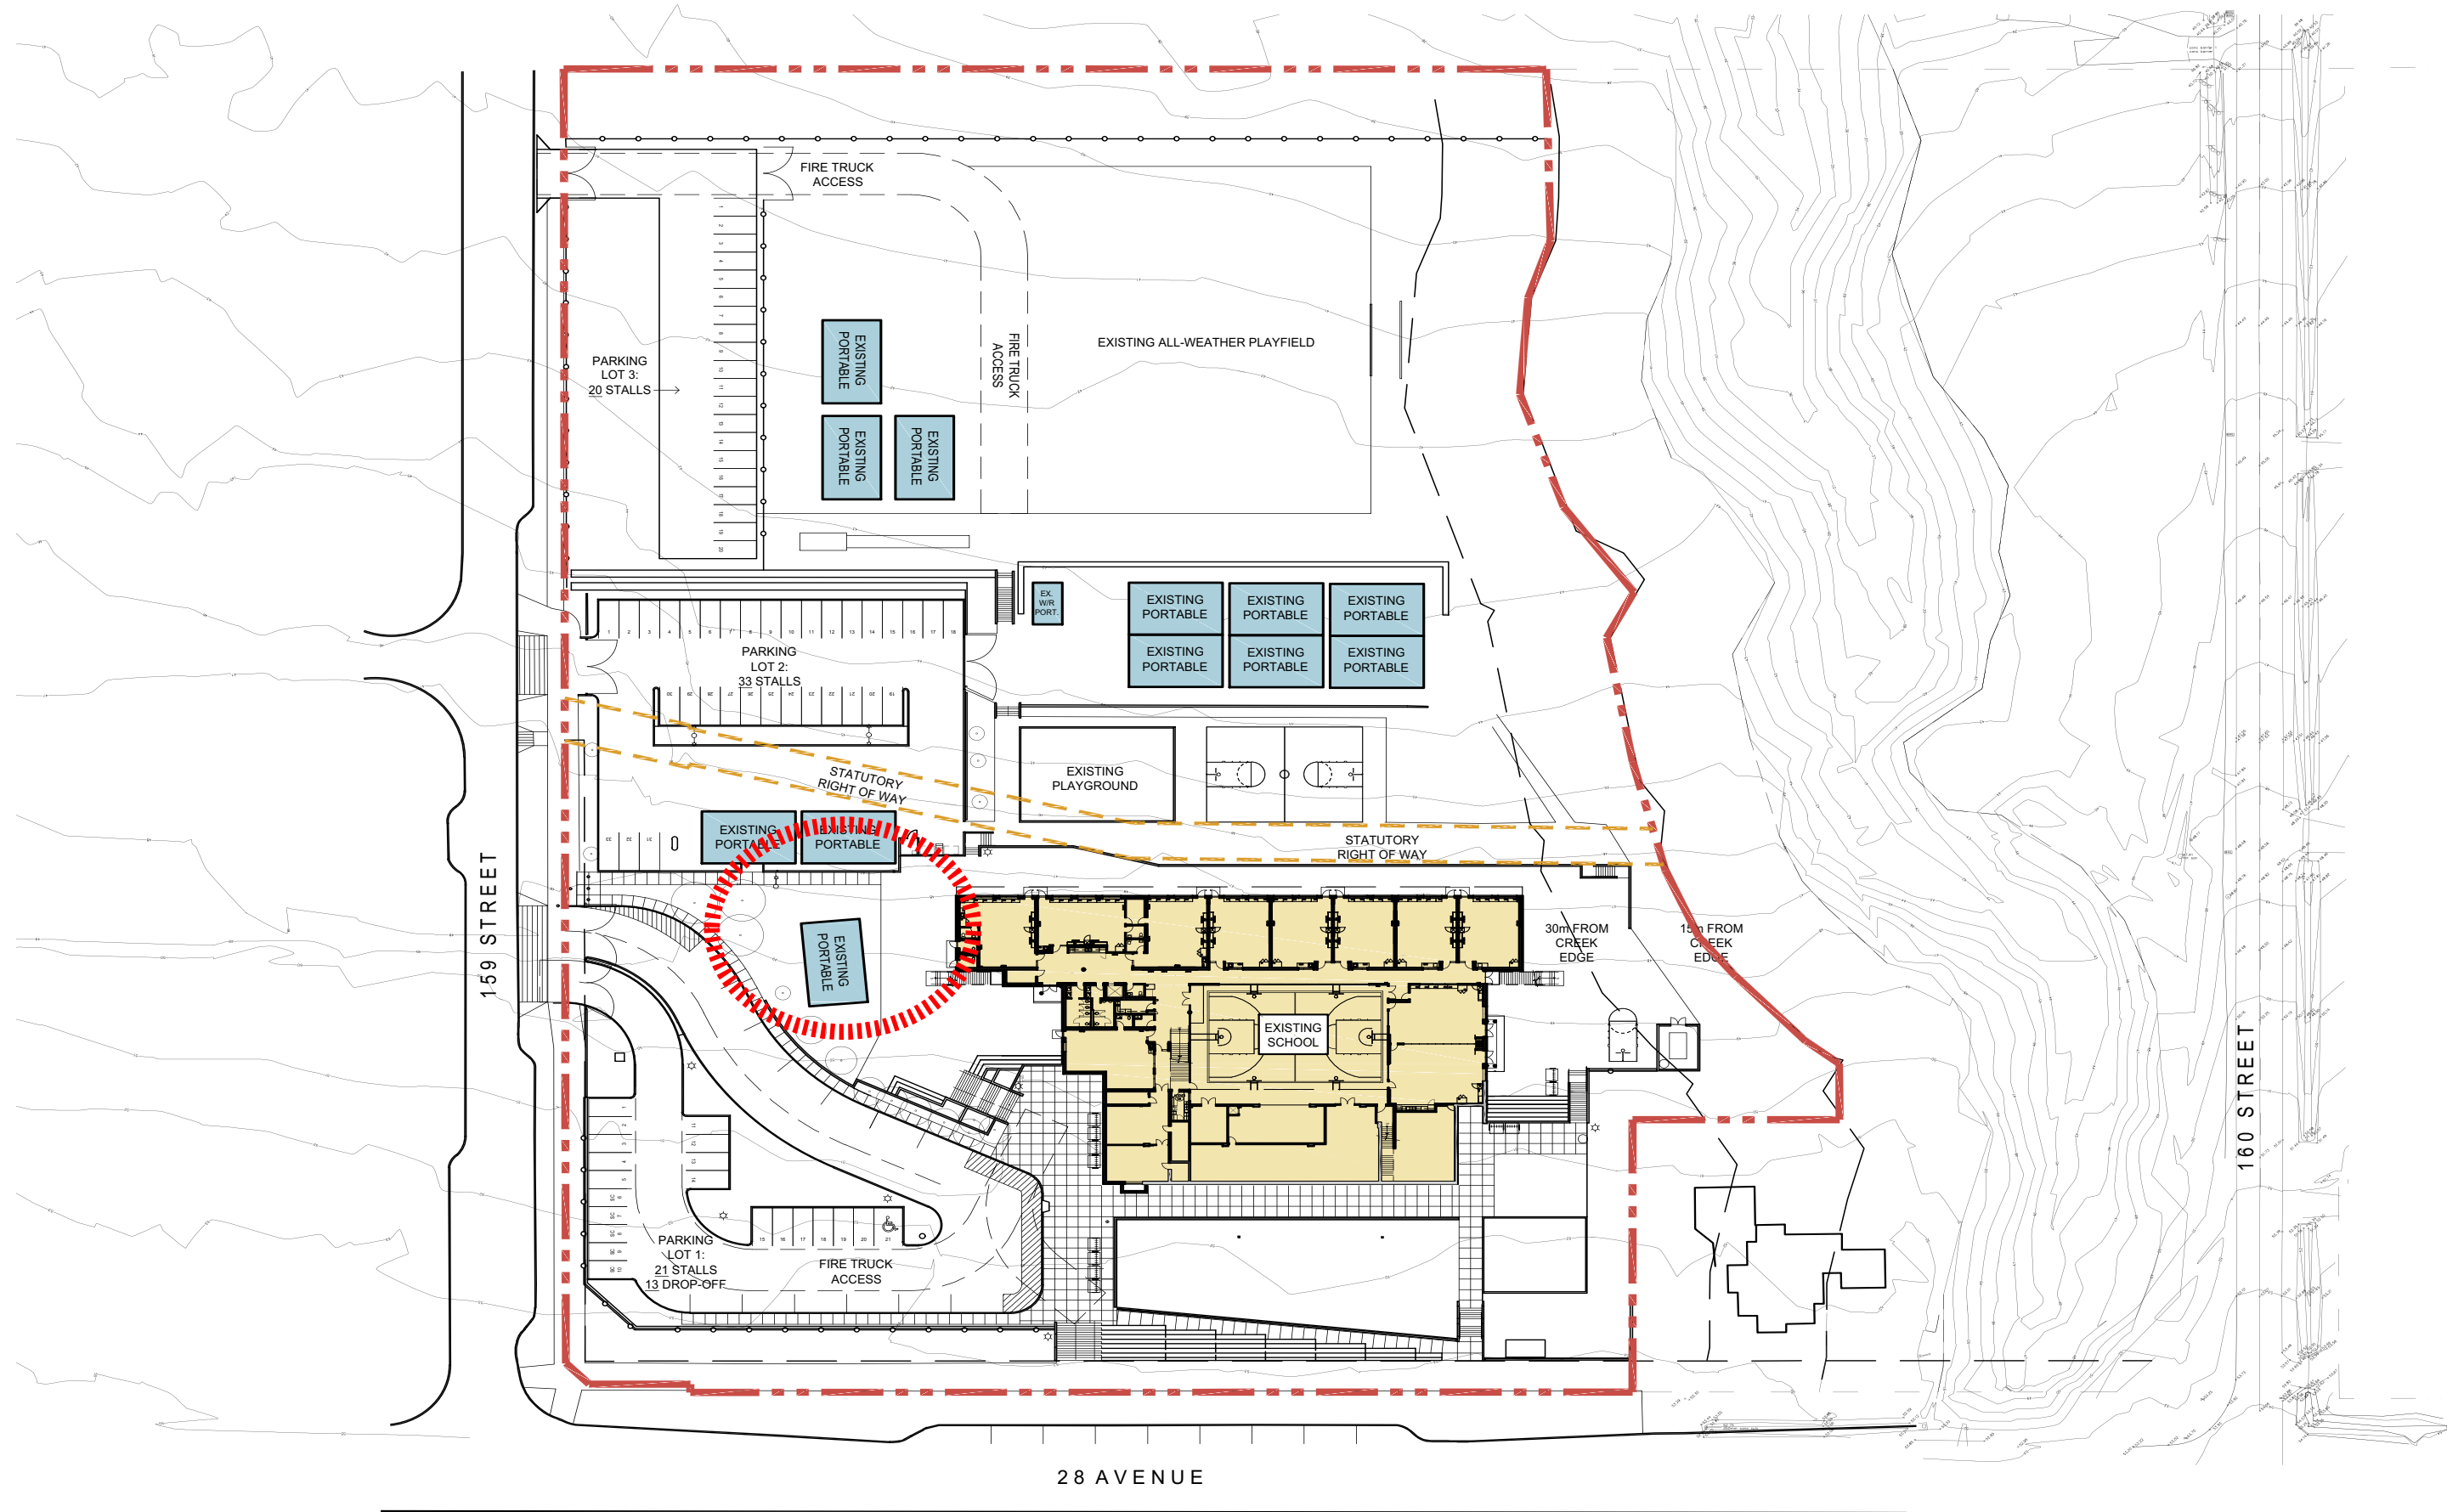

Site Plan

SUNNYSIDE ELEMENTARY ADDITION

May 13, 2020