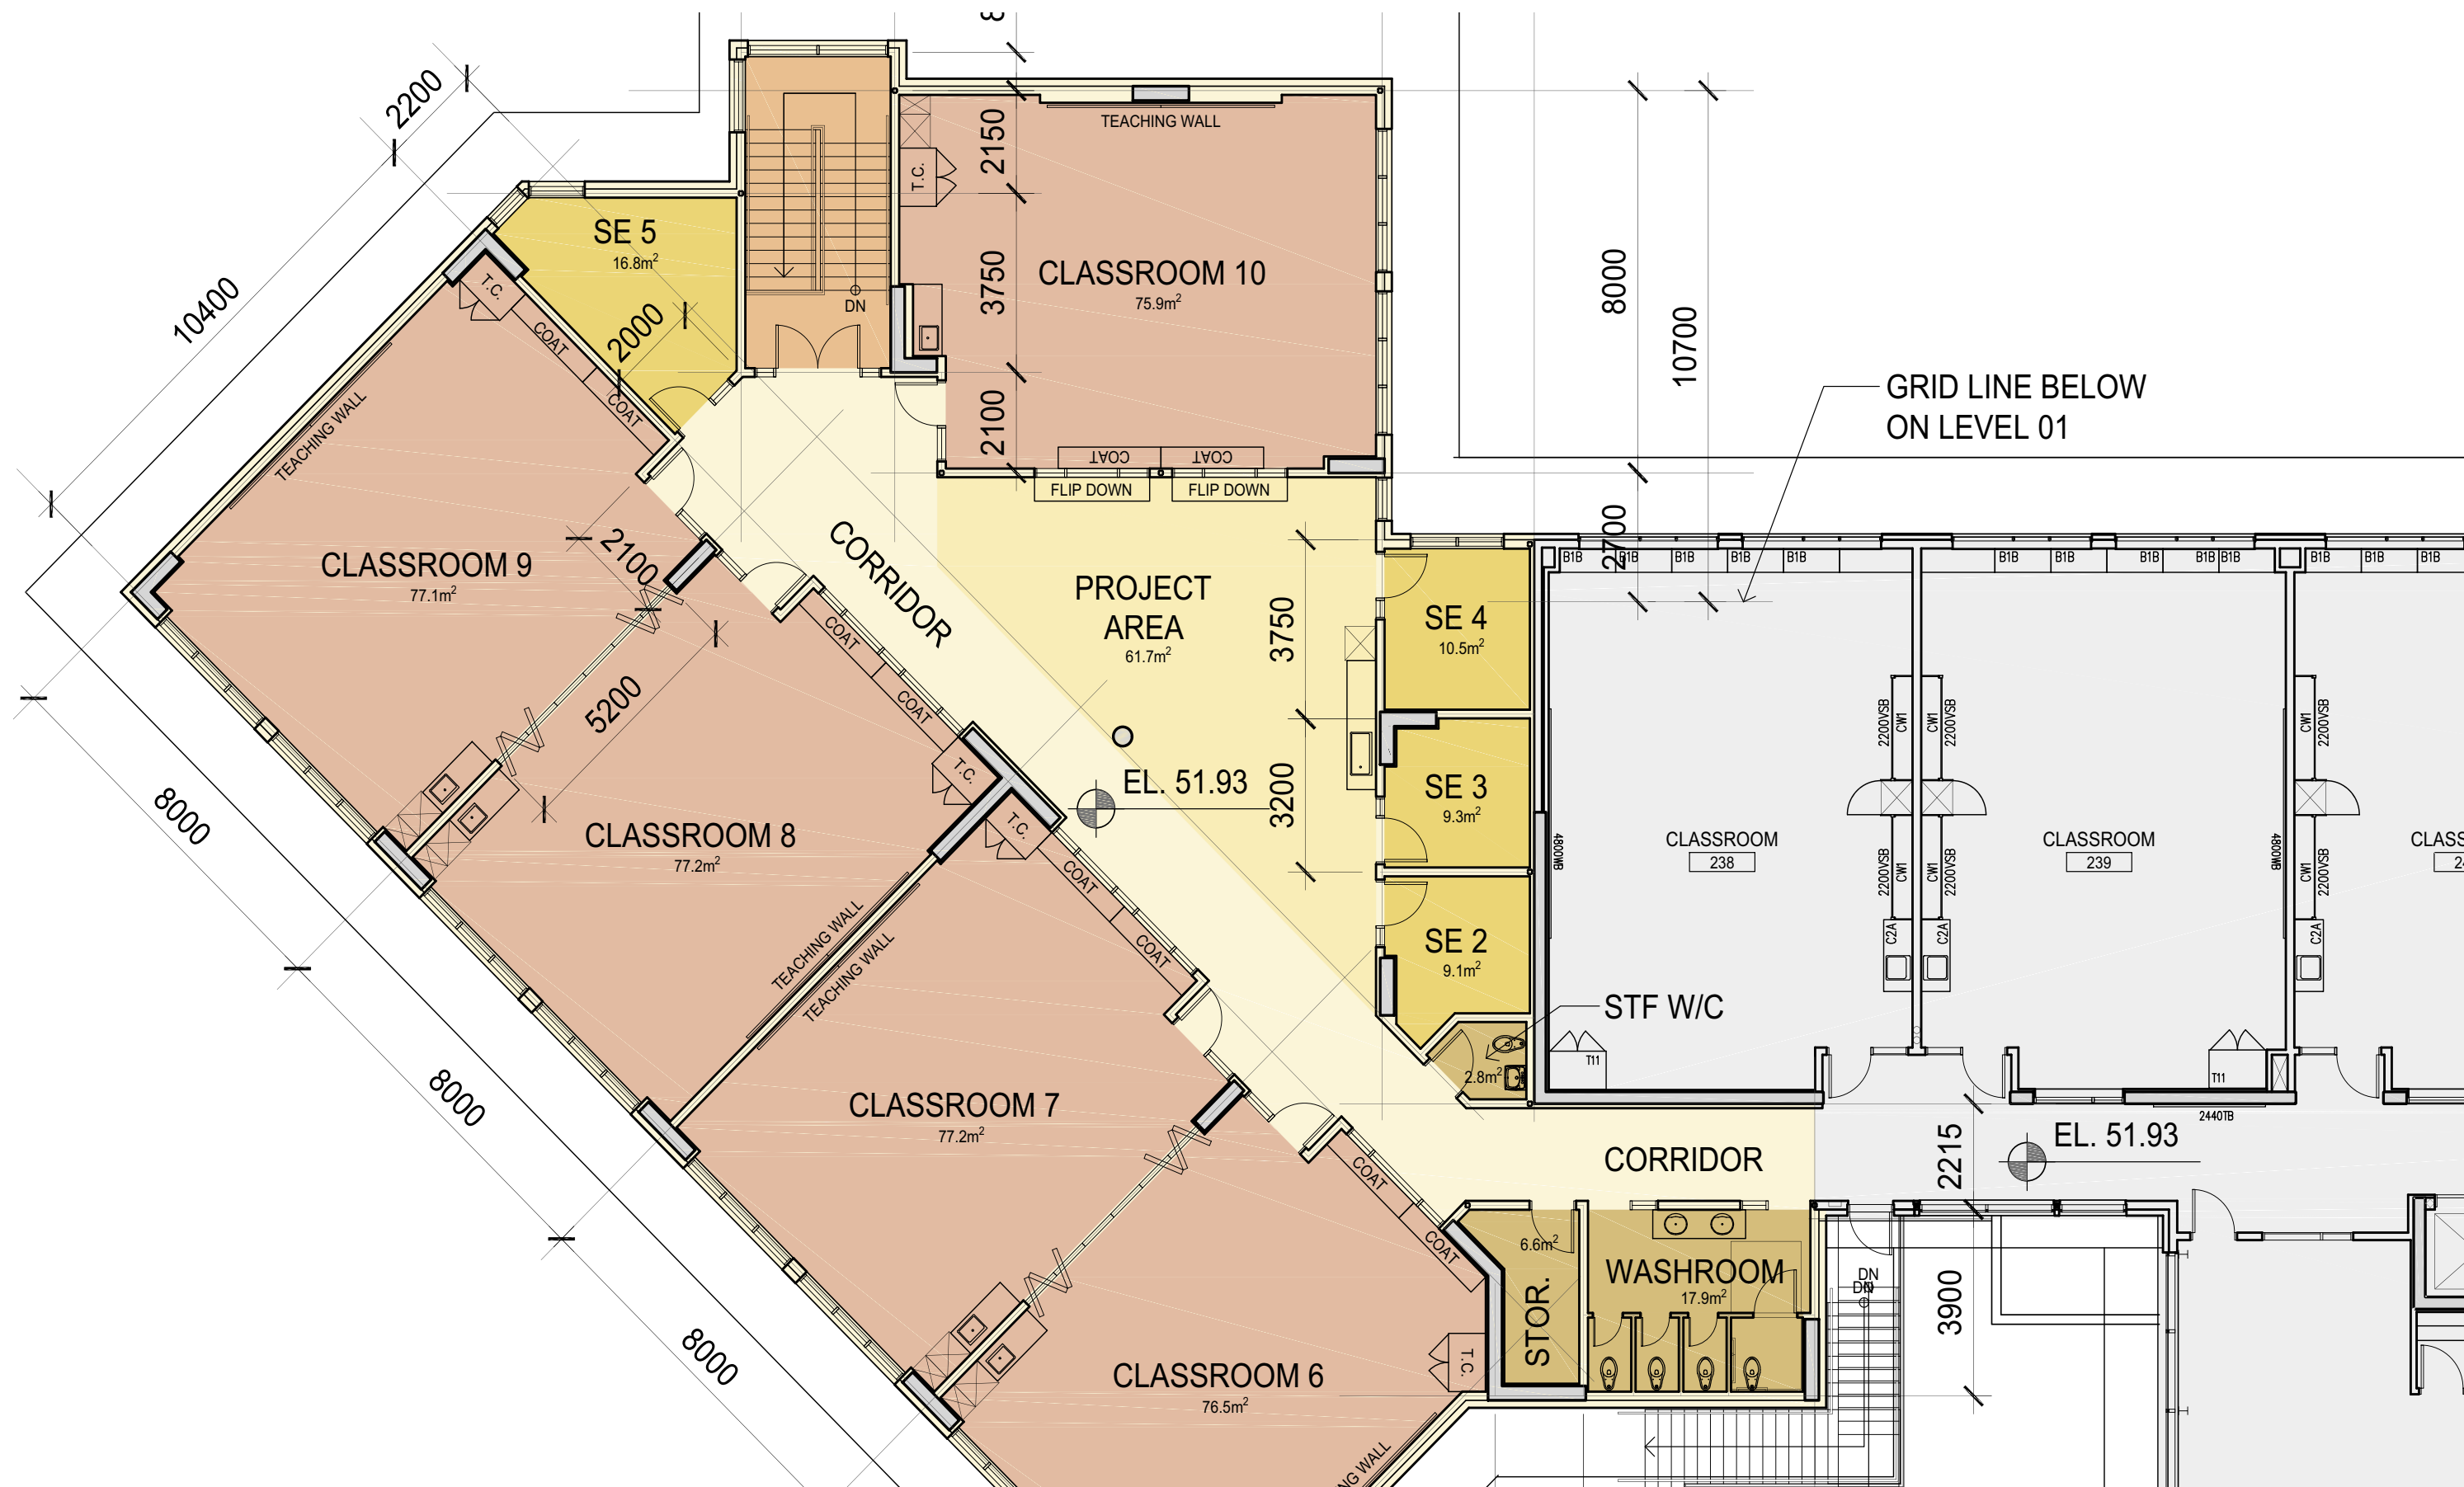

ALLOWED: 1310 m²

Partial Site Plan
SUNNYSIDE ELEMENTARY ADDITION
 May 13, 2020

LEGEND

- GENERAL INSTRUCTION
- SPECIAL EDUCATION
- SERVICE SPACE
- PROJECT AREA
- DESIGN SPACE
- RENOVATED SPACE
- INTERIOR EXIT STAIR
- EXISTING SCHOOL
- NEW RETAINING WALL

ADDITION AREA:

LEVEL 01: 651 m²
 LEVEL 02: 659 m²
TOTAL: 1310 m²

ALLOWED: 1310 m²

Level 1 Floor Plan

Level 1 Floor Plan

SUNNYSIDE ELEMENTARY ADDITION

May 13, 2020

LEGEND

- GENERAL INSTRUCTION
- SPECIAL EDUCATION
- SERVICE SPACE
- PROJECT AREA
- DESIGN SPACE
- RENOVATED SPACE
- INTERIOR EXIT STAIR
- EXISTING SCHOOL
- NEW RETAINING WALL

ADDITION AREA:

LEVEL 01: 651 m²
 LEVEL 02: 659 m²
TOTAL: 1310 m²

ALLOWED: 1310 m²

Level 2 Floor Plan

GRID LINE BELOW ON LEVEL 01

Level 2 Floor Plan

SUNNYSIDE ELEMENTARY ADDITION

May 13, 2020

Level 2 Floor Plan

SUNNYSIDE ELEMENTARY ADDITION