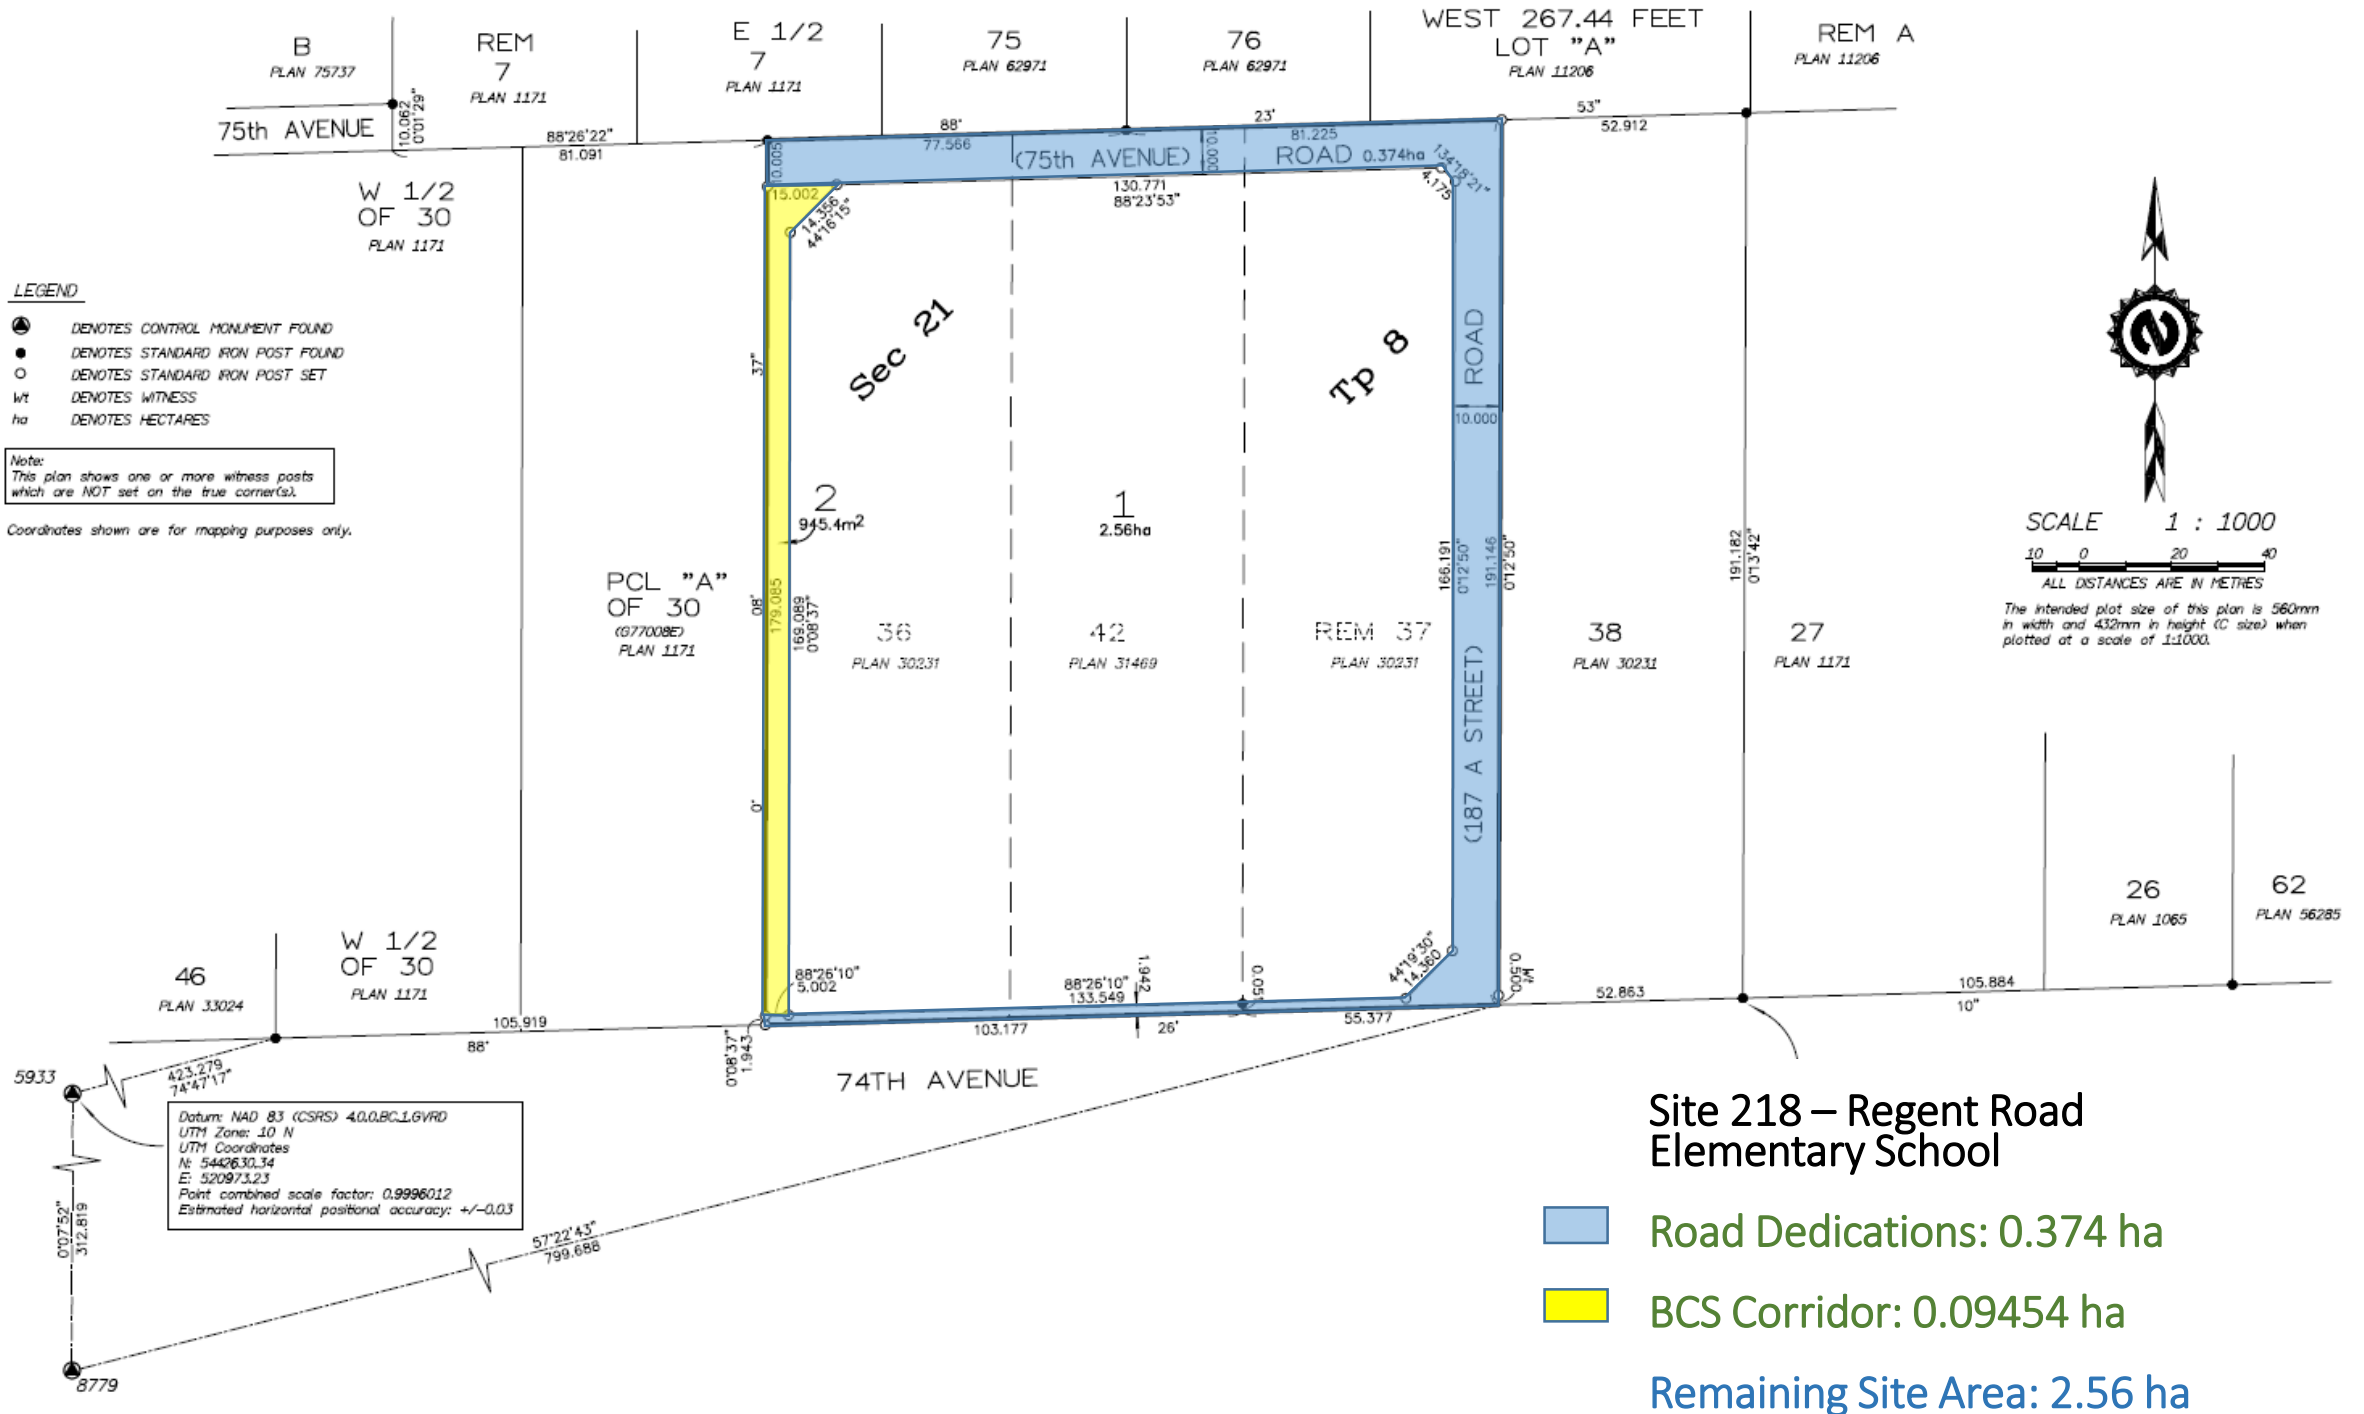

Regent Road Elementary (218)

Road and BCS Corridor Dedication

B.C.G.S. 92G.017

Site 218 – Regent Road Elementary School

- Road Dedications: 0.374 ha
- BCS Corridor: 0.09454 ha
- Remaining Site Area: 2.56 ha